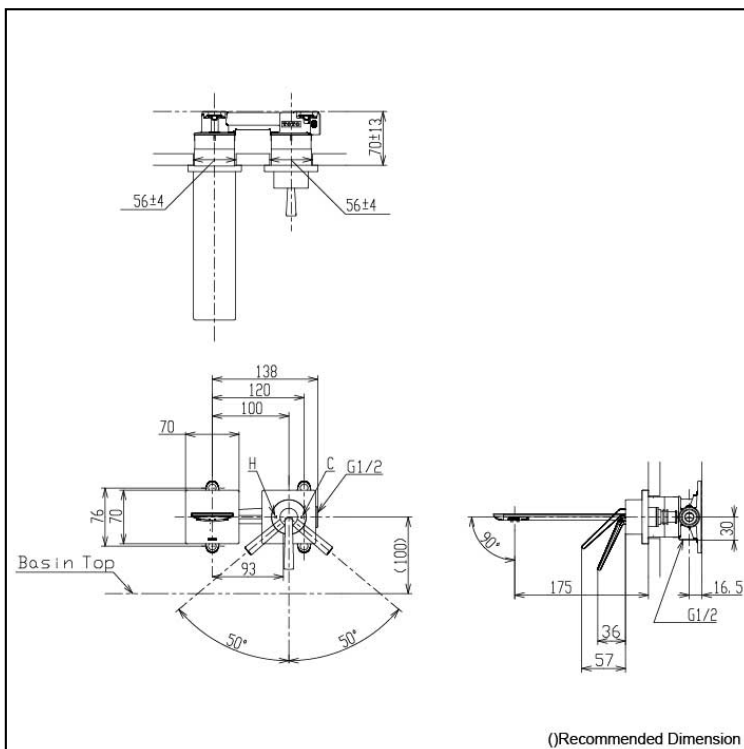

## Specifications

Finish: Chrome  
Material: Stainless Steel  
Water Pressure: 0.05MPa ~ 1.0MPa

## Parts description

- TLP02309T  
Wall Mounted Lavatory Faucet  
(Short Spout) (Without Waste Fitting)

 Polished Chrome

 Polished Nickel #PN

 Brushed Nickel #BN

 Polished French Gold #PFG

 Brushed French Gold #BFG