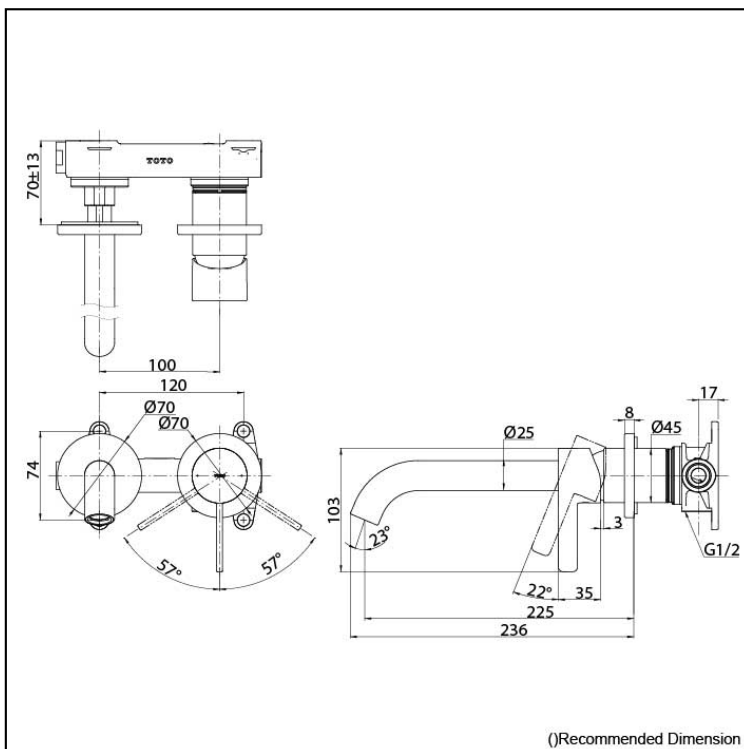

GF Series
 Wall Mounted Lavatory Faucet
 (Long Spout)(Without Waste Fitting)

Features

- Refined cylinder with fine finished inspire a high-end luxury feel
- Delicate workmanship develop a hairline and polished finish that generates a rich contrast in textures that provide delightful feel to the touch
- Easy Installation and Usage
- Long lasting, COMFORT GLIDE mechanism for a smooth operation

Specifications

Finish: Chrome
 Material: Brass
 Water Pressure: 0.05MPa~1.0MPa

Parts description

- TLG11308T
 Wall Mounted Lavatory Faucet
 (Long Spout) (without Waste Fitting)

Please consult a TOTO representative for details