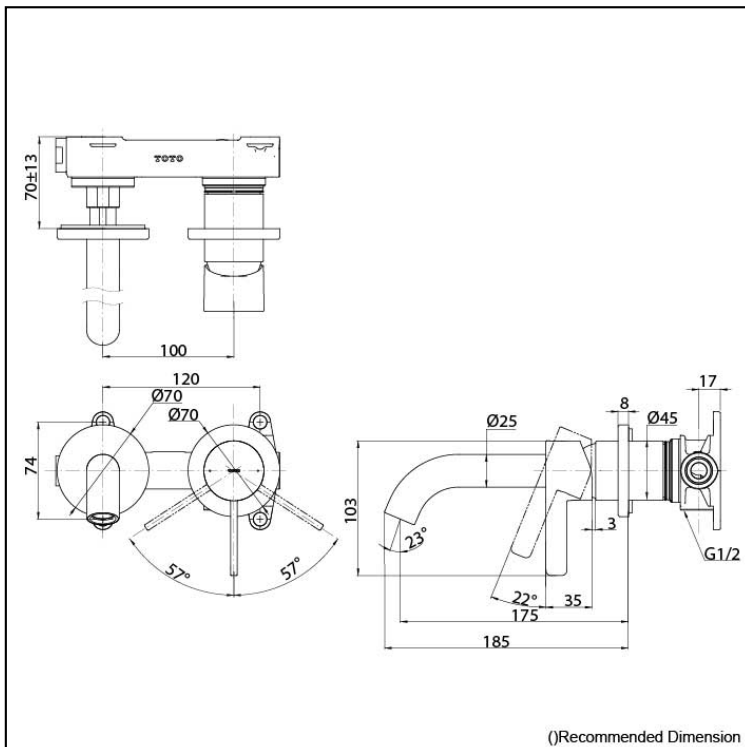

GF Series
Wall Mounted Lavatory Faucet
(Short Spout)(Without Waste Fitting)

Features

- Refined cylinder with fine finished inspire a high-end luxury feel
- Delicate workmanship develop a hairline and polished finish that generates a rich contrast in textures that provide delightful feel to the touch
- Easy Installation and Usage
- Long lasting, COMFORT GLIDE mechanism for a smooth operation

Specifications

Finish:	Chrome
Material:	Brass
Water Pressure:	0.05MPa~1.0MPa

Parts description

- TLG11307T
Wall Mounted Lavatory Faucet
(Short Spout) (without Waste Fitting)

Polished Chrome

Polished Nickel #PN