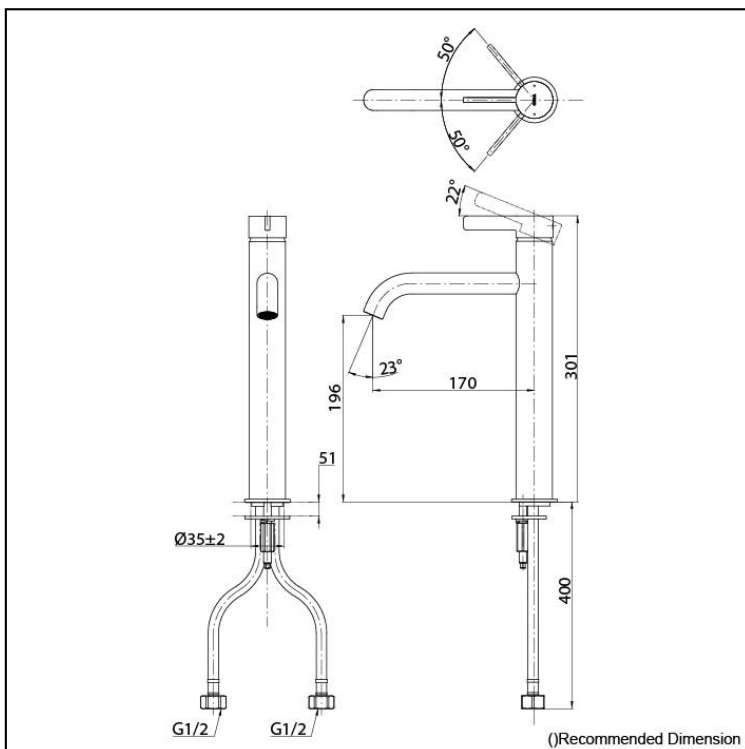

Specifications

Finish:	Chrome
Material:	Brass
Water Pressure:	0.05MPa~1.0MPa

Parts description

- TLG11306T
Single Lever Lavatory Faucet
for Tall Vessel
without Pop-Up Waste

reddot winner 2020

Polished Chrome