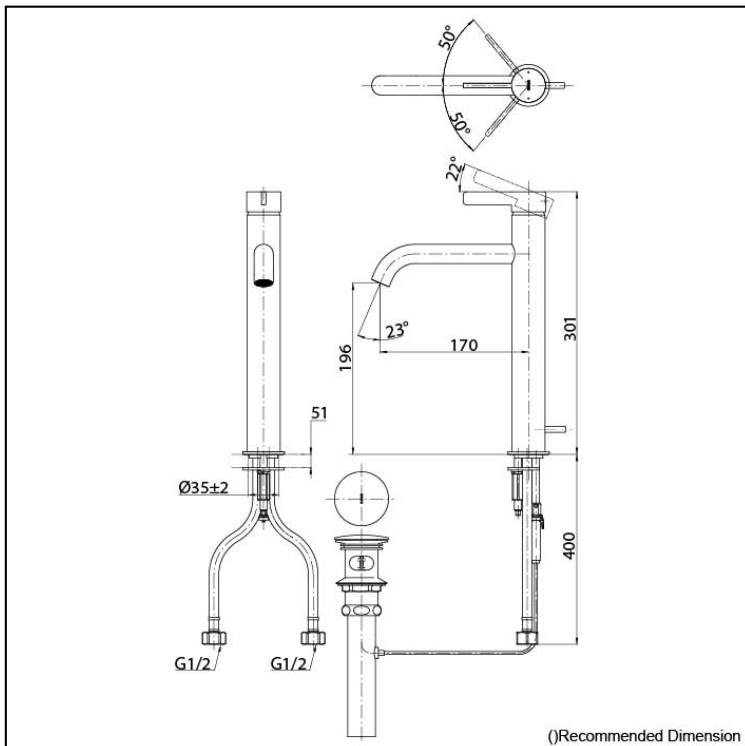

GF Series  
Single Lever Lavatory Faucet  
for Tall Vessel  
with Pop-Up Waste

## Specifications

Finish: Chrome  
Material: Brass  
Water Pressure: 0.05MPa~1.0MPa

## Parts description

- TLG11305T  
Single Lever Lavatory Faucet  
for Tall Vessel  
with Pop-Up Waste

reddot winner 2020

Polished Chrome

Polished Nickel # PN

Polished French Gold # PFG

Polished Bronze # PBR