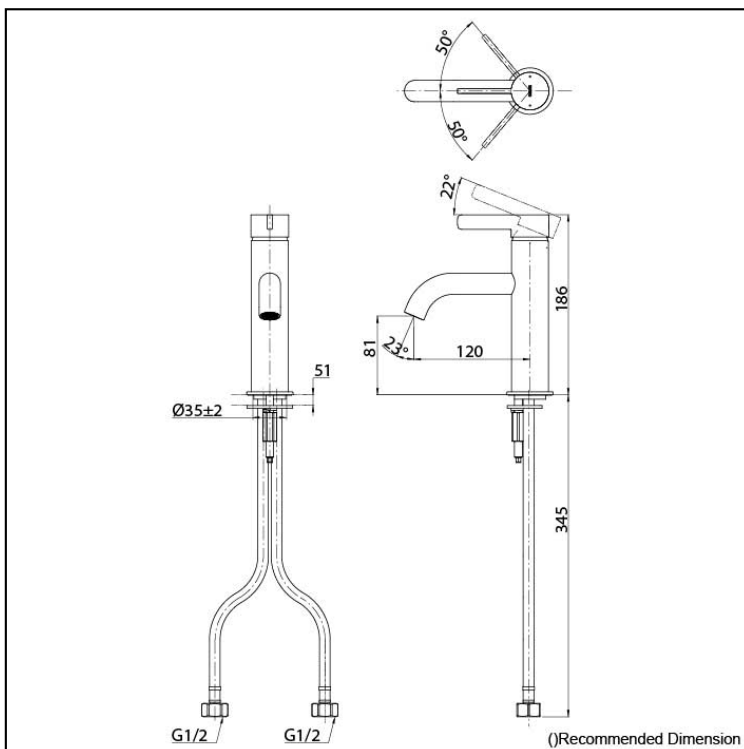

GF Series
Single Lever Lavatory Faucet
(w/o Pop-up Waste)

Features

- Refined cylinder with fine finished inspire a high-end luxury feel
- Delicate workmanship develop a hairline and polished finish that generates a rich contrast in textures that provide delightful feel to the touch
- Easy Installation and Usage
- Long lasting, COMFORT GLIDE mechanism for a smooth operation

Specifications

Finish:	Chrome
Material:	Brass
Water Pressure:	0.05MPa~1.0MPa

Parts description

- TLG11302T
Single Lever Lavatory Faucet
(w/o Pop-up Waste)

reddot winner 2020

 Polished Chrome

 Polished Nickel #PN