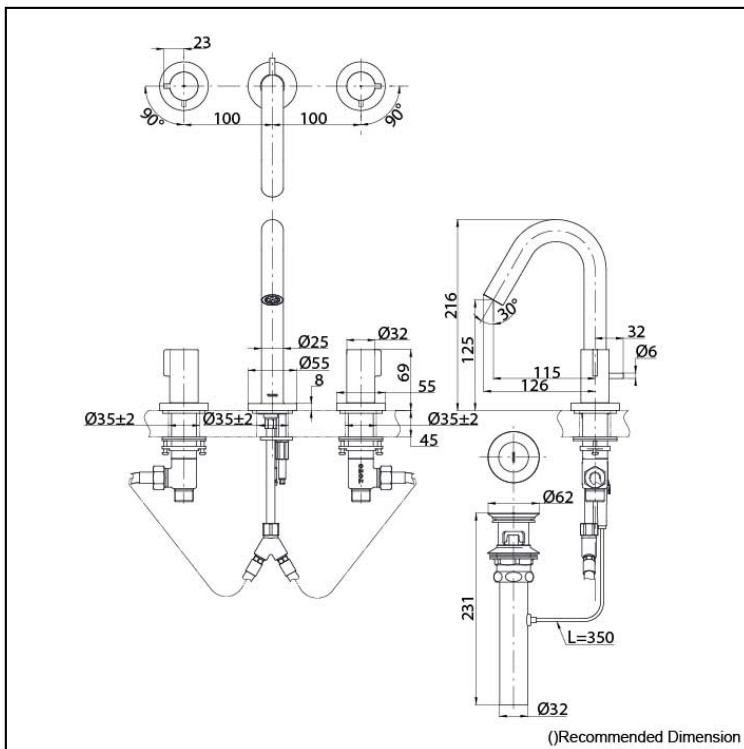

GF Series
2 Handle Lavatory Faucet
(3-Holes) (w/ Pop-up Waste)

Features

- Refined cylinder with fine finished inspire a high-end luxury feel
- Delicate workmanship develop a hairline and polished finish that generates a rich contrast in textures that provide delightful feel to the touch
- Easy Installation and Usage

Specifications

Finish:	Chrome
Material:	Brass
Water Pressure:	0.05MPa~1.0MPa

Parts description

- TLG11201T
2 Handle Lavatory Faucet (3-Holes)
(w/ Pop-up Waste)

Polished Chrome

Polished Nickel #PN

Polished French Gold #PFG