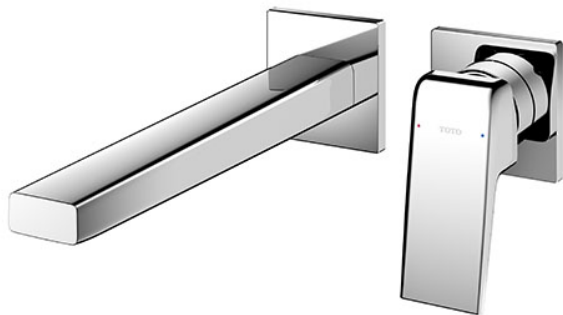

GB Series
Wall Mounted Lavatory Faucet
(Long Spout)(Without Waste Fitting)

TLG10308T

Features

- Stately squareness and beveled edges imbue a space with dignity
- Gently beveled with balanced highlights accentuate the shape of the gradually narrowing spout
- Easy Installation and Usage
- Long lasting, COMFORT GLIDE mechanism for a smooth operation

Specifications

Finish: Chrome
Material: Brass
Water Pressure: 0.05MPa~1.0MPa

Parts description

- TLG10308T
Wall Mounted Lavatory Faucet
(Long Spout) (without Waste Fitting)

Polished Chrome

Polished Nickel #PN