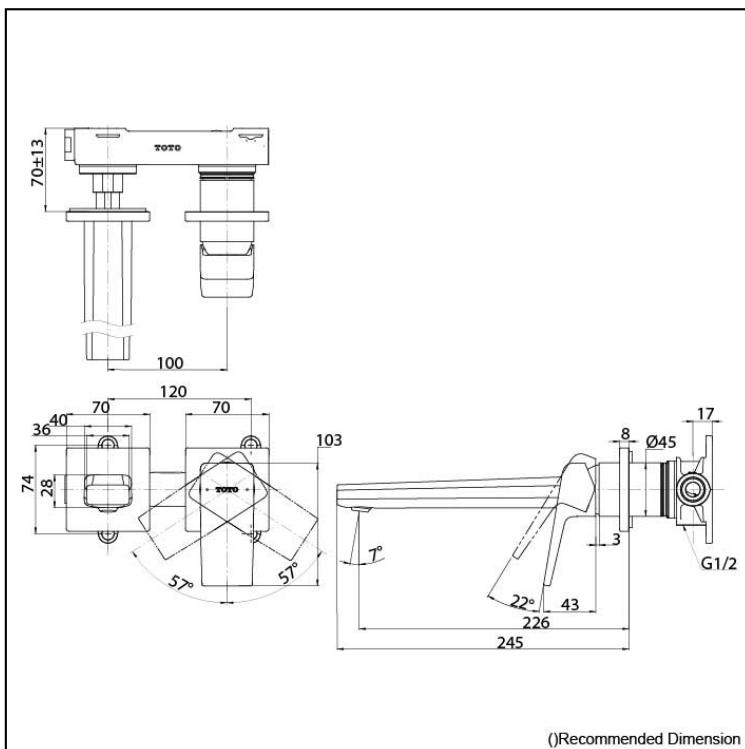

GB Series
Wall Mounted Lavatory Faucet
(Long Spout)(Without Waste Fitting)

TLG10308T

Features

- Stately squareness and beveled edges imbue a space with dignity
- Gently beveled with balanced highlights accentuate the shape of the gradually narrowing spout
- Easy Installation and Usage
- Long lasting, COMFORT GLIDE mechanism for a smooth operation

Specifications

Finish: Chrome
Material: Brass
Water Pressure: 0.05MPa~1.0MPa

Parts description

- TLG10308T
Wall Mounted Lavatory Faucet
(Long Spout) (without Waste Fitting)

Polished Chrome

Polished Nickel #PN