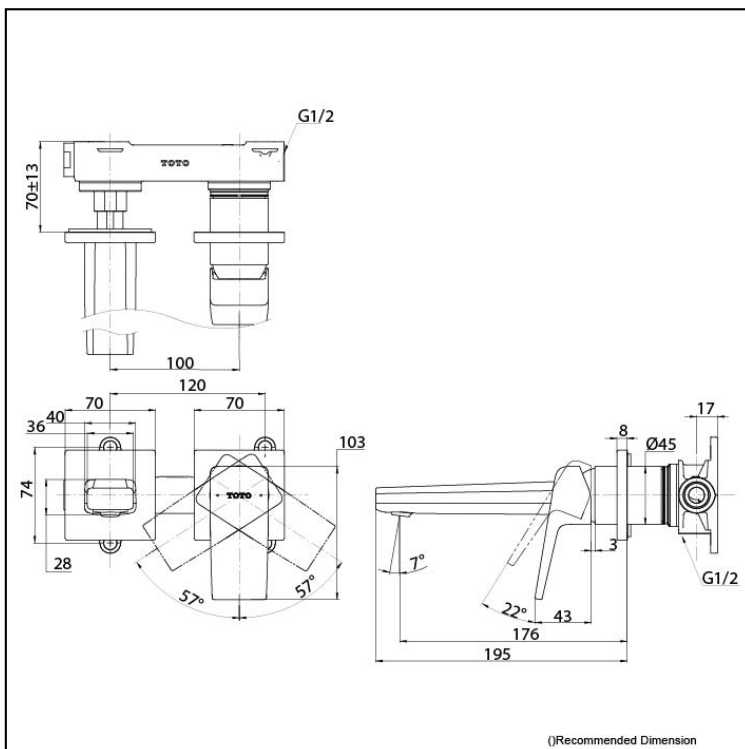

## Specifications

Finish: Chrome  
Material: Brass  
Water Pressure: 0.05MPa~1.0MPa

## Parts description

- TLG10307T  
Wall Mounted Lavatory Faucet  
(Short Spout) (without Waste Fitting)

  
Polished Chrome

  
Polished Nickel #PN

  
Brushed Nickel #BN

  
Polished French Gold #PFG

  
Brushed French Gold #BFG