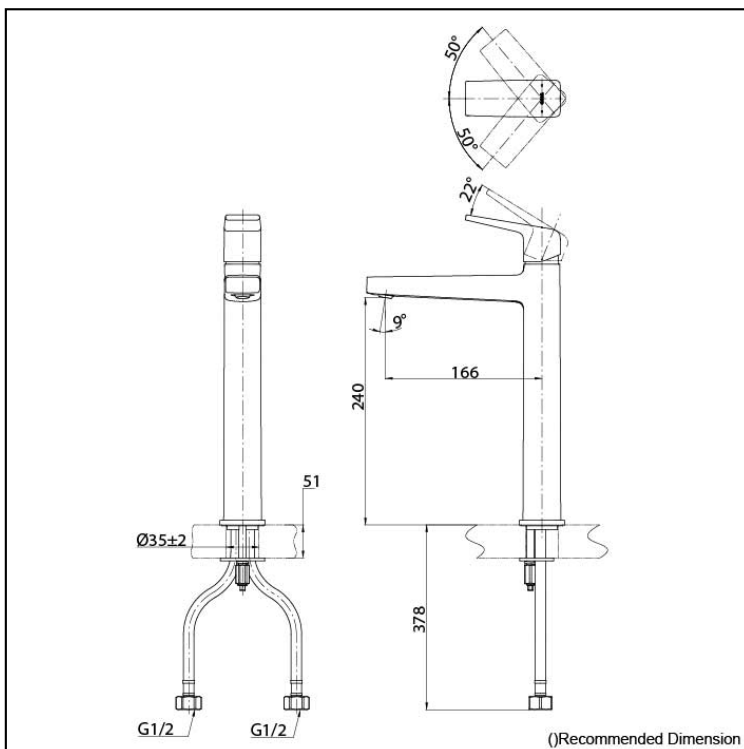

GB Series
Single Lever Lavatory Faucet
for Tall Vessel
without Pop-Up Waste

Features

- Stately squareness and beveled edges imbue a space with dignity
- Gently beveled with balanced highlights accentuate the shape of the gradually narrowing spout
- Easy Installation and Usage
- Long lasting, COMFORT GLIDE mechanism for a smooth operation

Specifications

Finish:	Chrome
Material:	Brass
Water Pressure:	0.05MPa~1.0MPa

Parts description

- TLG10306T
Single Lever Lavatory Faucet
for Tall Vessel
without Pop-Up Waste

reddot winner 2020

Polished Chrome