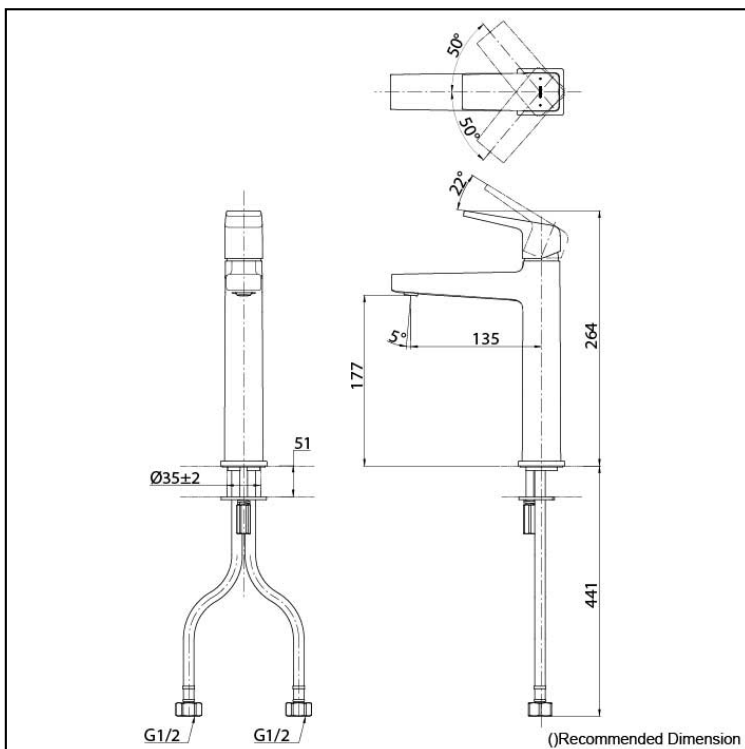

## Specifications

Finish:	Chrome
Material:	Brass
Water Pressure:	0.05MPa~1.0MPa

## Parts description

- TLG10304T  
Single Lever Lavatory Faucet  
for Semi-tall Vessel  
without Pop-Up Waste

reddot winner 2020

 Polished Chrome

 Polished Nickel #PN

 Brushed Nickel #BN

 Polished French Gold #PFG