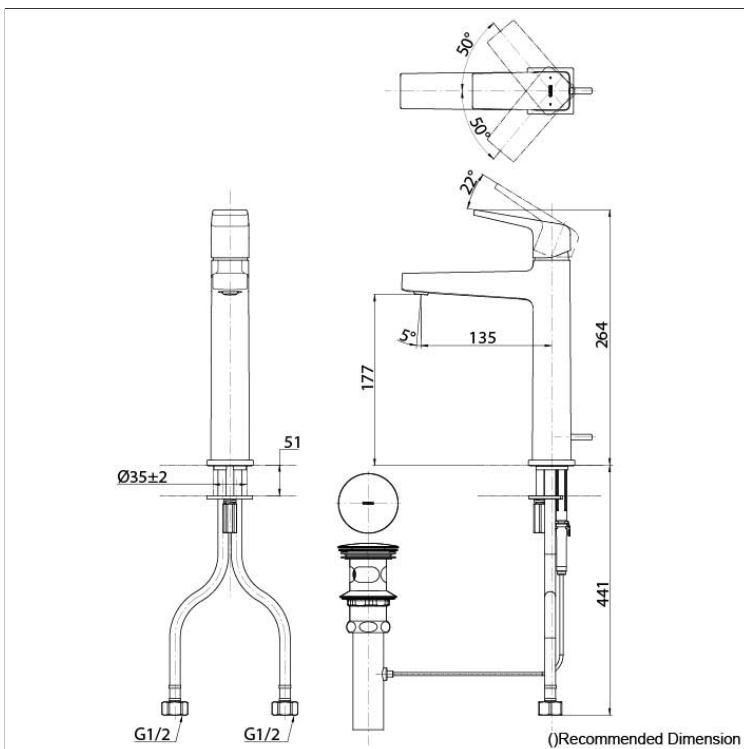

*GB Series
Single Lever Lavatory Faucet
for Semi-tall Vessel
with Pop-Up Waste*

Features

- Stately squareness and beveled edges imbue a space with dignity
- Gently beveled with balanced highlights accentuate the shape of the gradually narrowing spout
- Easy Installation and Usage
- Long lasting, COMFORT GLIDE mechanism for a smooth operation

Specifications

Finish:	Chrome
Material:	Brass
Water Pressure:	0.05MPa~1.0MPa

Parts description

- TLG10303T
Single Lever Lavatory Faucet
for Semi-tall Vessel
with Pop-Up Waste

reddot winner 2020

 Polished Chrome