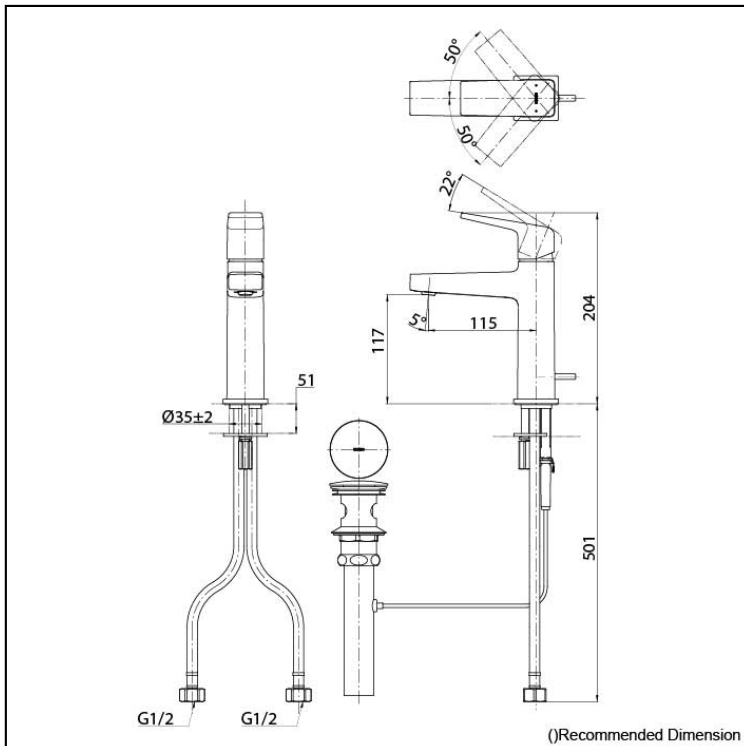

GB Series
Single Lever Lavatory Faucet
(w/ Pop-up Waste)

Features

- Stately squareness and beveled edges imbue a space with dignity
- Gently beveled with balanced highlights accentuate the shape of the gradually narrowing spout
- Easy Installation and Usage
- Long lasting, COMFORT GLIDE mechanism for a smooth operation

Specifications

Finish:	Chrome
Material:	Brass
Water Pressure:	0.05MPa~1.0MPa

Parts description

- TLG10301T
Single Lever Lavatory Faucet
(w/ Pop-up Waste)

reddot winner 2020

Polished Chrome

Polished Nickel #PN