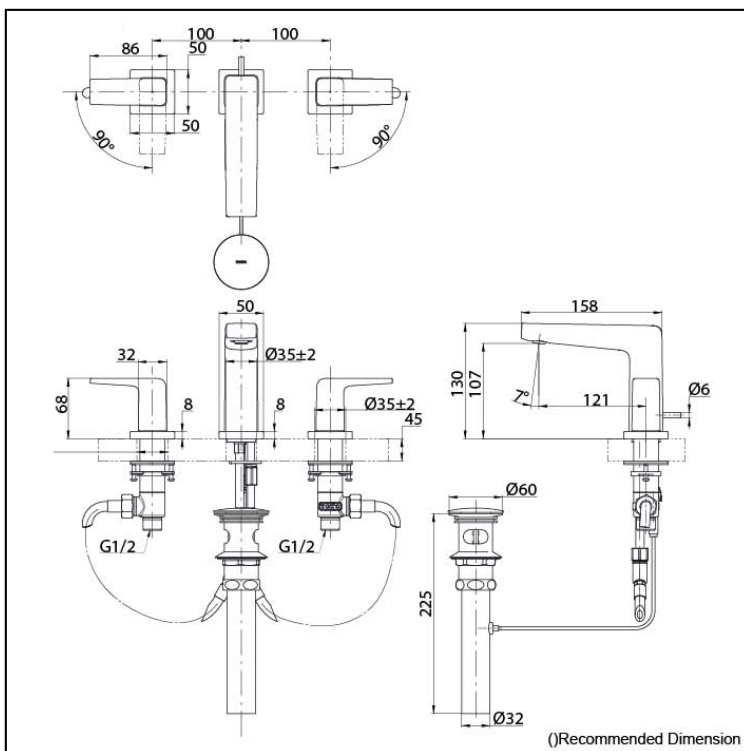

GB Series  
2 Handle Lavatory Faucet  
(3-Holes) (w/ Pop-up Waste)

## Features

- Stately squareness and beveled edges imbue a space with dignity
- Gently beveled with balanced highlights accentuate the shape of the gradually narrowing spout
- Easy Installation and Usage

## Specifications

Finish:	Chrome
Material:	Brass
Water Pressure:	0.05MPa~1.0MPa

## Parts description

- TLG10201T  
2 Handle Lavatory Faucet (3-Holes)  
(w/ Pop-up Waste)

Please consult a TOTO representative for details