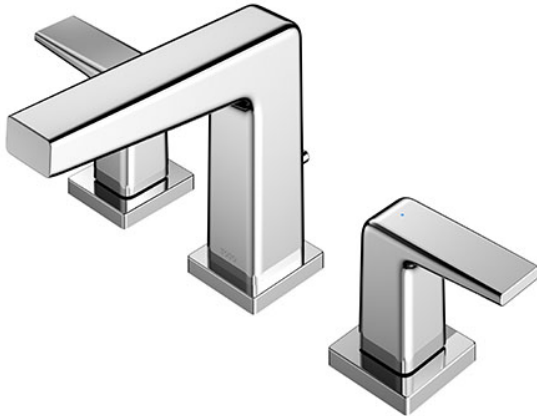

GB Series  
2 Handle Lavatory Faucet  
(3-Holes) (w/ Pop-up Waste)

## Features

- Stately squareness and beveled edges imbue a space with dignity
- Gently beveled with balanced highlights accentuate the shape of the gradually narrowing spout
- Easy Installation and Usage

## Specifications

Finish:	Chrome
Material:	Brass
Water Pressure:	0.05MPa~1.0MPa

## Parts description

- TLG10201T  
2 Handle Lavatory Faucet (3-Holes)  
(w/ Pop-up Waste)

Please consult a TOTO representative for details