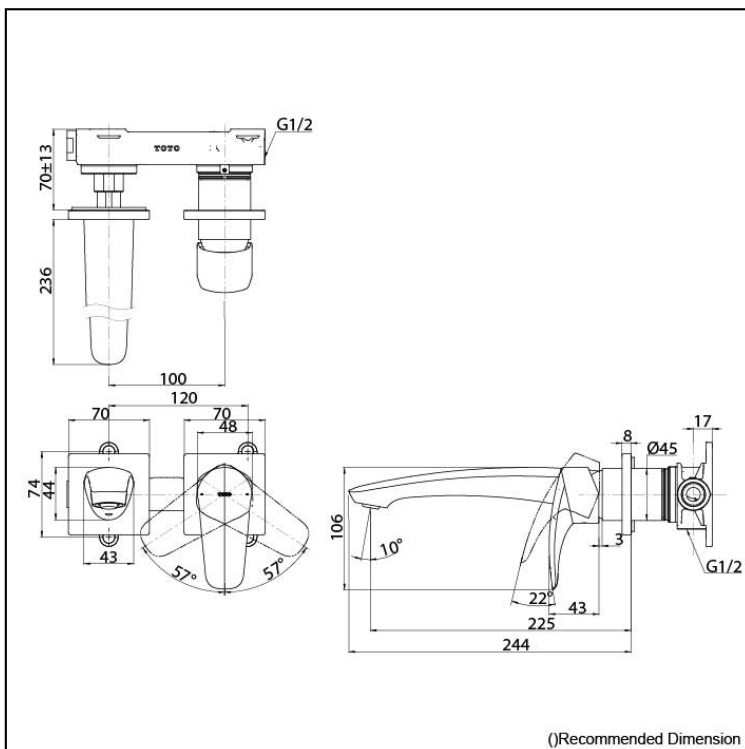

GM Series
Wall Mounted Lavatory Faucet
(Long Spout)(Without Waste Fitting)

Features

- Bold parallel arches and reflective curves in an assertive design
- A majestic dignity of outstanding architecture - the arch of its spout and columnar body imposing a further accentuated presence that highlights its edges
- Easy Installation and Usage
- Long lasting, COMFORT GLIDE mechanism for a smooth operation

Specifications

Finish:	Chrome
Material:	Brass
Water Pressure:	0.05MPa~1.0MPa

Parts description

- TLG09308T
Wall Mounted Lavatory Faucet
(Long Spout) (without Waste Fitting)

Please consult a TOTO representative for details