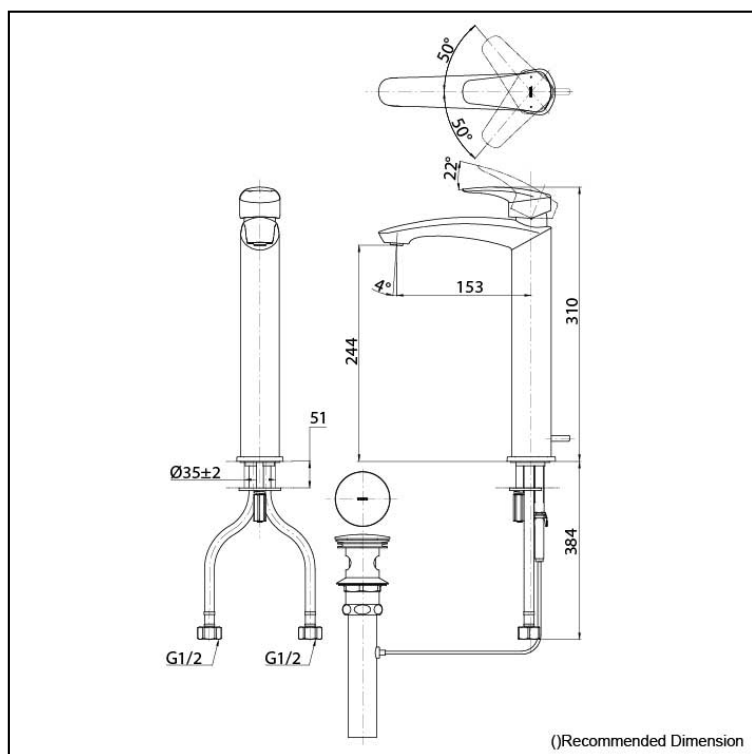

GM Series
Single Lever Lavatory Faucet
for Tall Vessel
with Pop-Up Waste

Features

- Bold parallel arches and reflective curves in an assertive design
- A majestic dignity of outstanding architecture - the arch of its spout and columnar body imposing a further accentuated presence that highlights its edges
- Easy Installation and Usage
- Long lasting, COMFORT GLIDE mechanism for a smooth operation

Specifications

Finish: Chrome
Material: Brass
Water Pressure: 0.05MPa~1.0MPa

Parts description

- TLG09305T
Single Lever Lavatory Faucet
for Tall Vessel
with Pop-Up Waste

Polished Chrome

Polished Nickel #PN