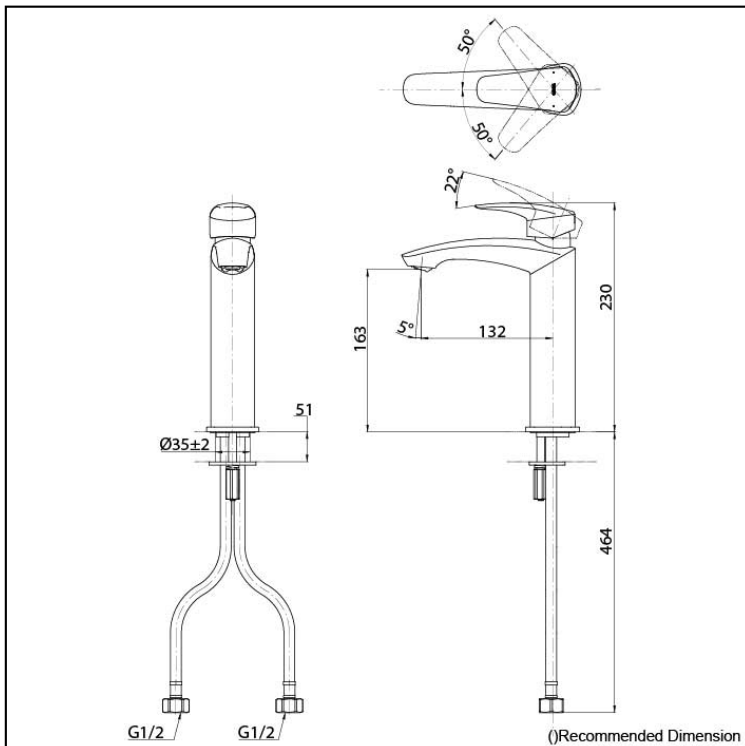

GM Series
Single Lever Lavatory Faucet
for Semi-tall Vessel
without Pop-Up Waste

Features

- Bold parallel arches and reflective curves in an assertive design
- A majestic dignity of outstanding architecture - the arch of its spout and columnar body imposing a further accentuated presence that highlights its edges
- Easy Installation and Usage
- Long lasting, COMFORT GLIDE mechanism for a smooth operation

Specifications

Finish: Chrome
Material: Brass
Water Pressure: 0.05MPa~1.0MPa

Parts description

- TLG09304T
Single Lever Lavatory Faucet
for Semi-tall Vessel
without Pop-Up Waste

 Polished Chrome

 Polished Nickel #PN