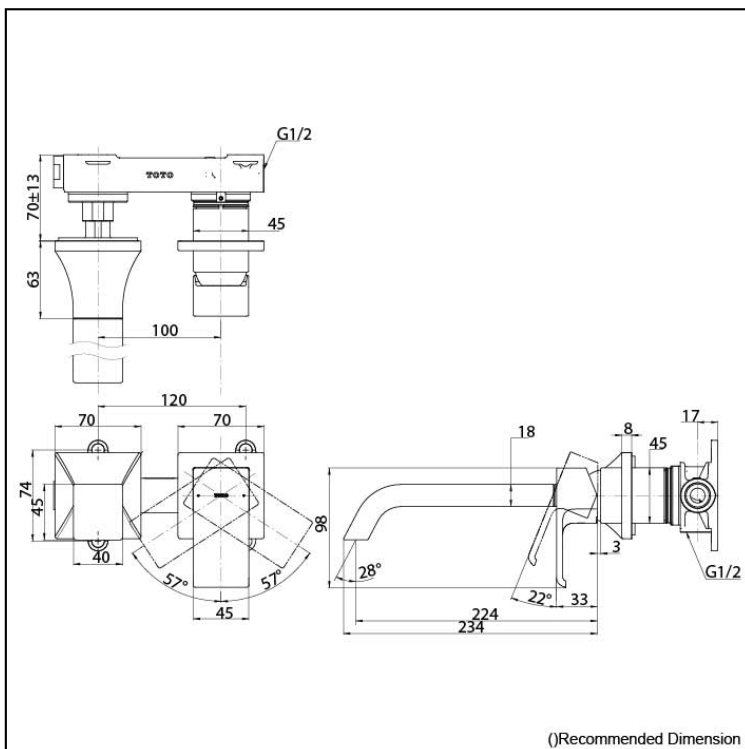

GC Series  
Wall Mounted Lavatory Faucet  
(Long Spout)(Without Waste Fitting)

## Specifications

Finish: Chrome  
Material: Brass  
Water Pressure: 0.05MPa~1.0MPa

## Parts description

- TLG08308T  
Wall Mounted Lavatory Faucet  
(Long Spout) (without Waste Fitting)

  
Polished Chrome

  
Polished Nickel #PN

  
Brushed Nickel #BN

  
Polished French Gold #PFG

  
Brushed French Gold #BFG