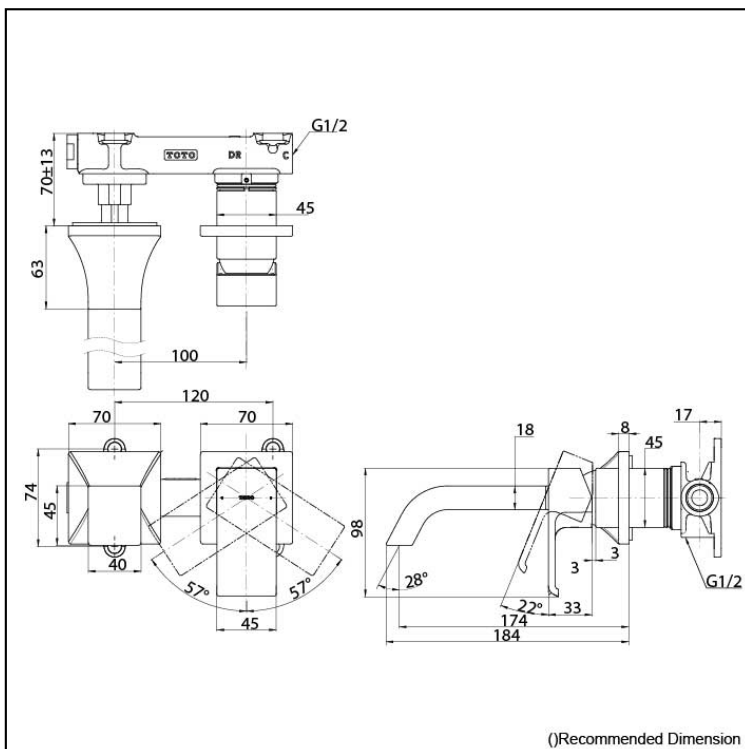

GC Series  
Wall Mounted Lavatory Faucet  
(Short Spout)(Without Waste Fitting)

## Specifications

Finish:	Chrome
Material:	Brass
Water Pressure:	0.05MPa~1.0MPa

## Parts description

- TLG08307T  
Wall Mounted Lavatory Faucet  
(Short Spout) (without Waste Fitting)

Please consult a TOTO representative for details