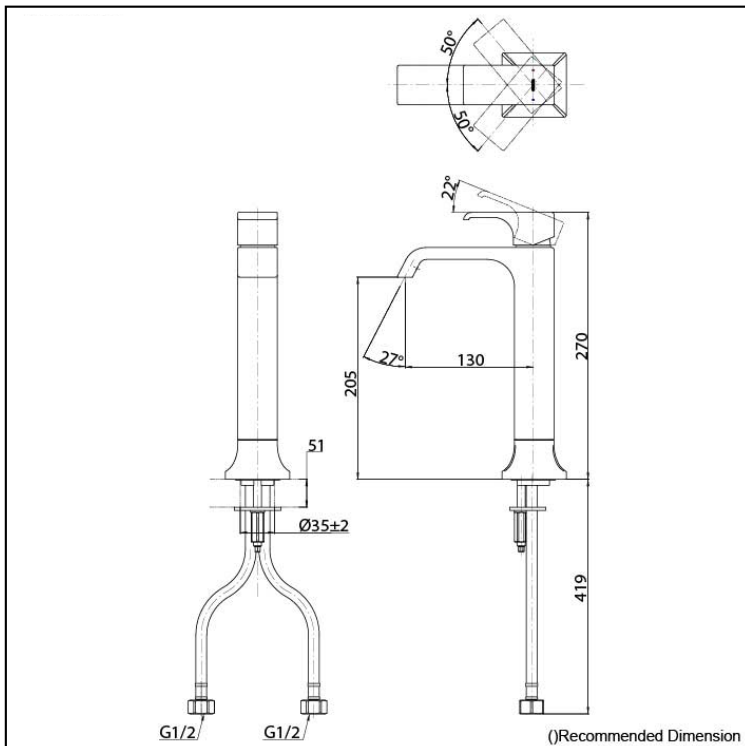

GC Series  
Single Lever Lavatory Faucet  
for Tall Vessel  
without Pop-Up Waste

## Specifications

Finish:	Chrome
Material:	Brass
Water Pressure:	0.05MPa~1.0MPa

## Parts description

- TLG08306T  
Single Lever Lavatory Faucet  
for Tall Vessel  
without Pop-Up Waste

reddot award 2019  
winner

Please consult a TOTO representative for details