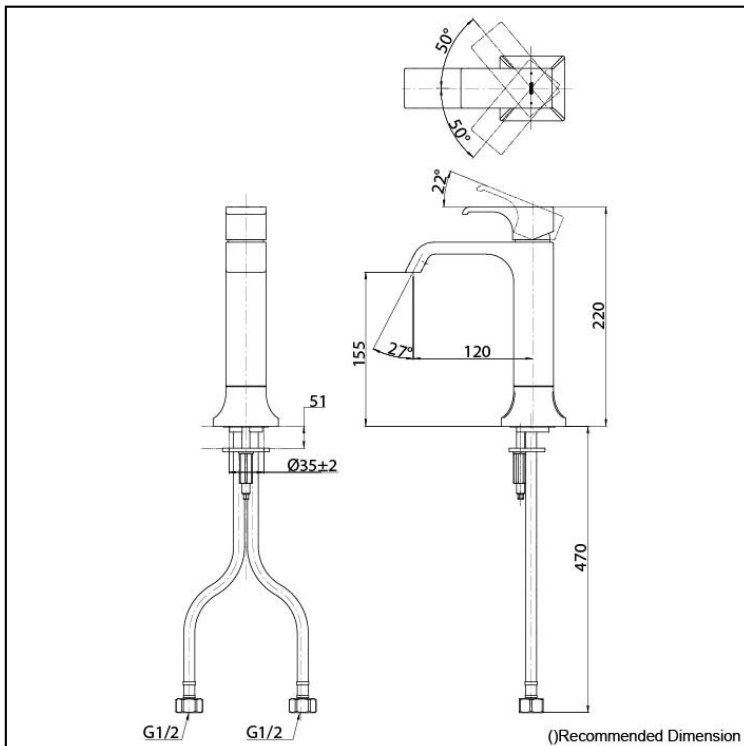

GC Series  
Single Lever Lavatory Faucet  
for Semi-tall Vessel  
without Pop-Up Waste

## Specifications

Finish:	Chrome
Material:	Brass
Water Pressure:	0.05MPa~1.0MPa

## Parts description

- TLG08304T  
Single Lever Lavatory Faucet  
for Semi-tall Vessel  
without Pop-Up Waste

 Polished Chrome

 Polished Nickel #PN

 Brushed Nickel #BN

 Polished French Gold #PFG

 Brushed French Gold #BFG