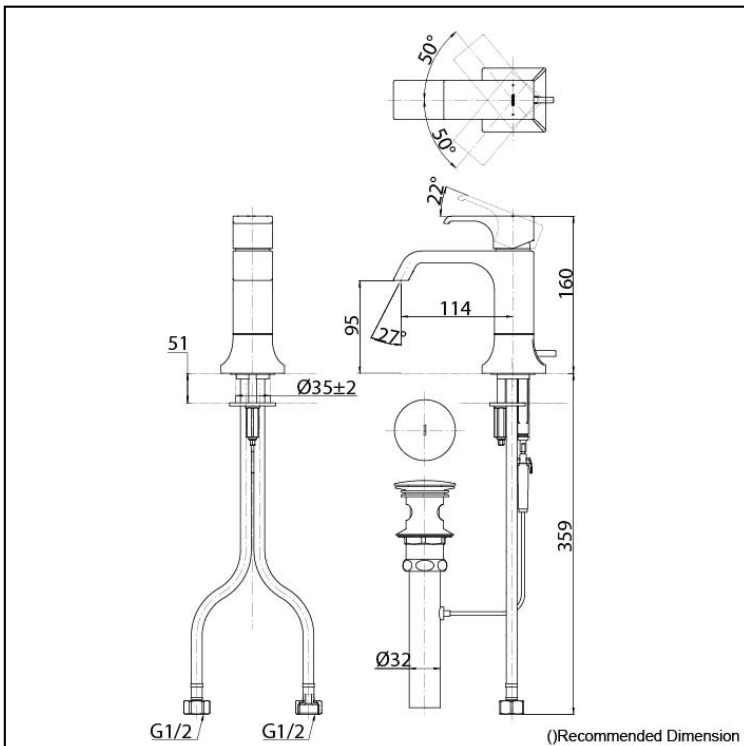

GC Series
Single Lever Lavatory Faucet
(w/ Pop-up Waste)

Features

- Breadth and symbolism of classic design in a contemporary form
- Elegant design that stood the test of time while transitioning to a modern design that reflects the present day
- Easy Installation and Usage
- Long lasting, COMFORT GLIDE mechanism for a smooth operation

Specifications

Finish: Chrome
Material: Brass
Water Pressure: 0.05MPa~1.0MPa

Parts description

- TLG08301T
Single Lever Lavatory Faucet
(w/ Pop-up Waste)

Polished Chrome

Polished Nickel #PN

Polished French Gold #PFG