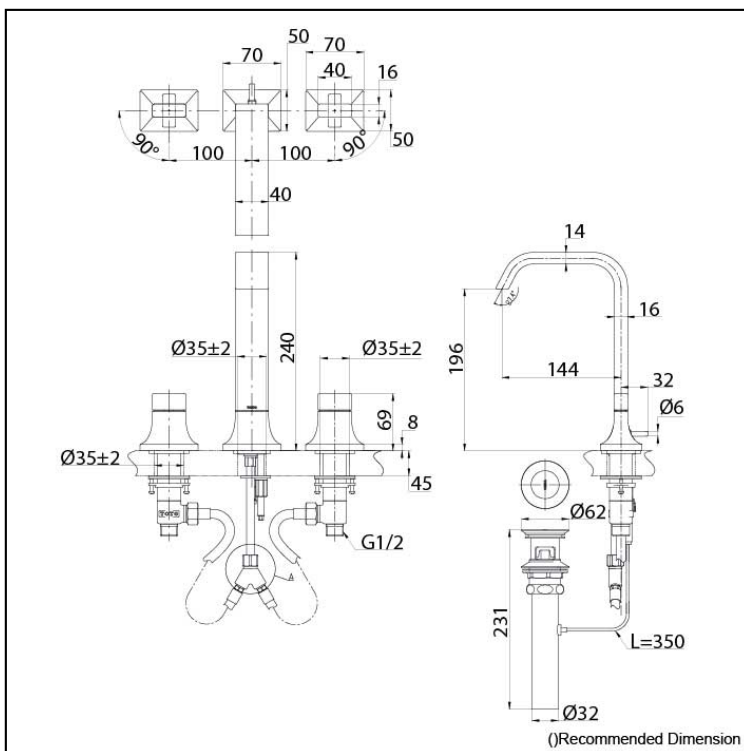

GC Series
2 Handle Lavatory Faucet
(3-Holes) (w/ Pop-up Waste)

Features

- Breadth and symbolism of classic design in a contemporary form
- Elegant design that stood the test of time while transitioning to a modern design that reflects the present day
- Easy Installation and Usage

Specifications

Finish:	Chrome
Material:	Brass
Water Pressure:	0.05MPa~1.0MPa

Parts description

- TLG08201T
2 Handle Lavatory Faucet (3-Holes)
(w/ Pop-up Waste)

Please consult a TOTO representative for details