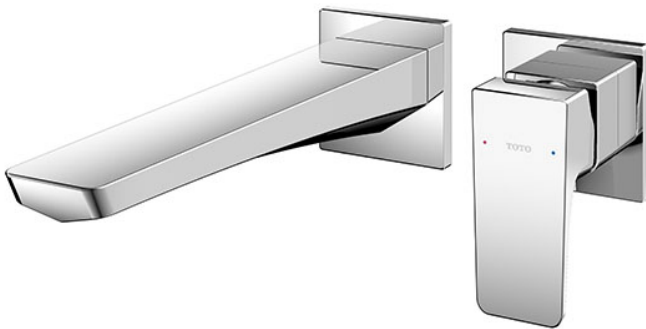

GE Series
Wall Mounted Lavatory Faucet
(Long Spout)(Without Waste Fitting)

TLG07308T

Features

- A beauty of traditional craft in characteristic sculptural form
- V-shaped edge extends up to the end of the spout generate multi sided reflections
- Easy Installation and Usage
- Long lasting, COMFORT GLIDE mechanism for a smooth operation

Specifications

Finish: Chrome
Material: Brass
Water Pressure: 0.05MPa~1.0MPa

Parts description

- TLG07308T
Wall Mounted Lavatory Faucet
(Long Spout) (without Waste Fitting)

 Polished Chrome

 Polished Nickel #PN