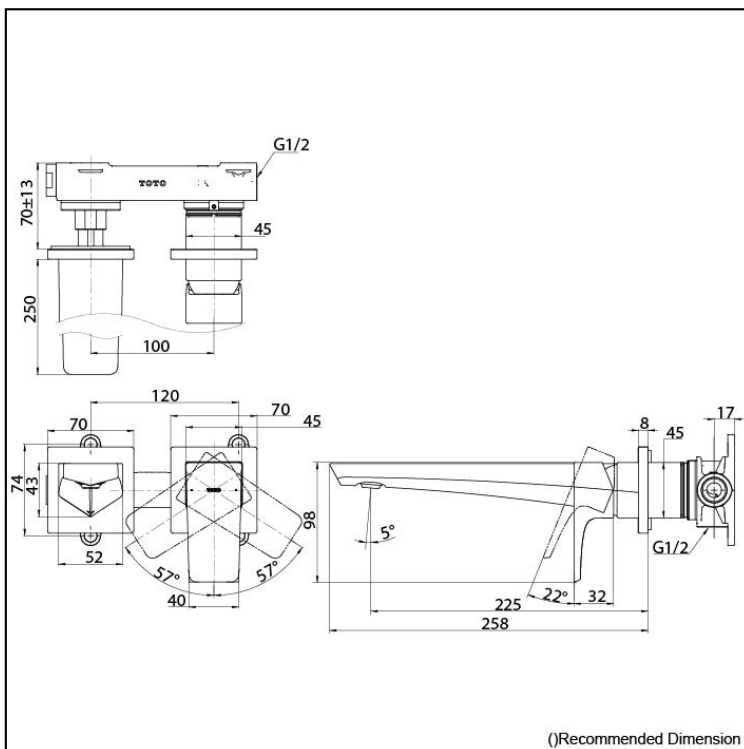

GE Series
Wall Mounted Lavatory Faucet
(Long Spout)(Without Waste Fitting)

TLG07308T

Features

- A beauty of traditional craft in characteristic sculptural form
- V-shaped edge extends up to the end of the spout generate multi sided reflections
- Easy Installation and Usage
- Long lasting, COMFORT GLIDE mechanism for a smooth operation

Specifications

Finish: Chrome
Material: Brass
Water Pressure: 0.05MPa~1.0MPa

Parts description

- TLG07308T
Wall Mounted Lavatory Faucet
(Long Spout) (without Waste Fitting)

 Polished Chrome

 Polished Nickel #PN