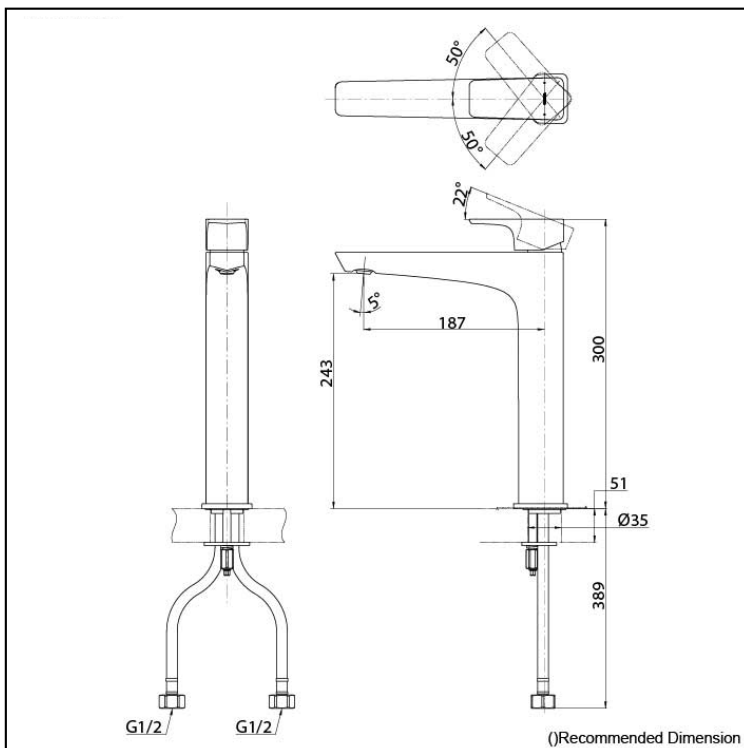

GE Series  
Single Lever Lavatory Faucet  
for Tall Vessel  
without Pop-Up Waste

## Features

- A beauty of traditional craft in characteristic sculptural form
- V-shaped edge extends up to the end of the spout generate multi sided reflections
- Easy Installation and Usage
- Long lasting, COMFORT GLIDE mechanism for a smooth operation

## Specifications

Finish: Chrome  
Material: Brass  
Water Pressure: 0.05MPa~1.0MPa

## Parts description

- TLG07306T  
Single Lever Lavatory Faucet  
for Tall Vessel  
without Pop-Up Waste

 Polished Chrome

 Polished Nickel #PN

 Polished French Gold #PFG

 Polished Bronze #PBR

 Brushed Nickel #BN