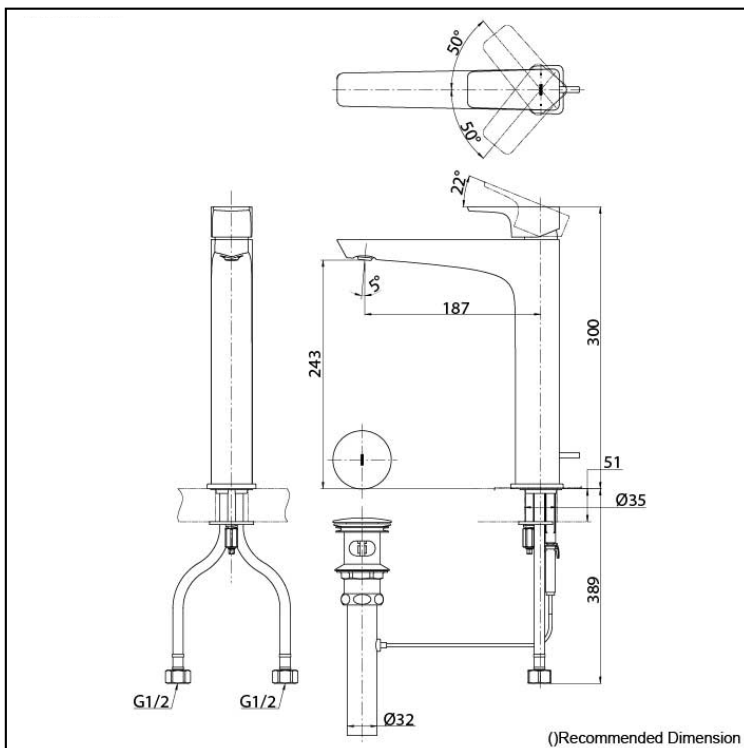

GE Series
Single Lever Lavatory Faucet
for Tall Vessel
with Pop-Up Waste

Features

- A beauty of traditional craft in characteristic sculptural form
- V-shaped edge extends up to the end of the spout generate multi sided reflections
- Easy Installation and Usage
- Long lasting, COMFORT GLIDE mechanism for a smooth operation

Specifications

Finish: Chrome
Material: Brass
Water Pressure: 0.05MPa~1.0MPa

Parts description

- TLG07305T
Single Lever Lavatory Faucet
for Tall Vessel
with Pop-Up Waste

reddot award 2019
winner

Polished Chrome