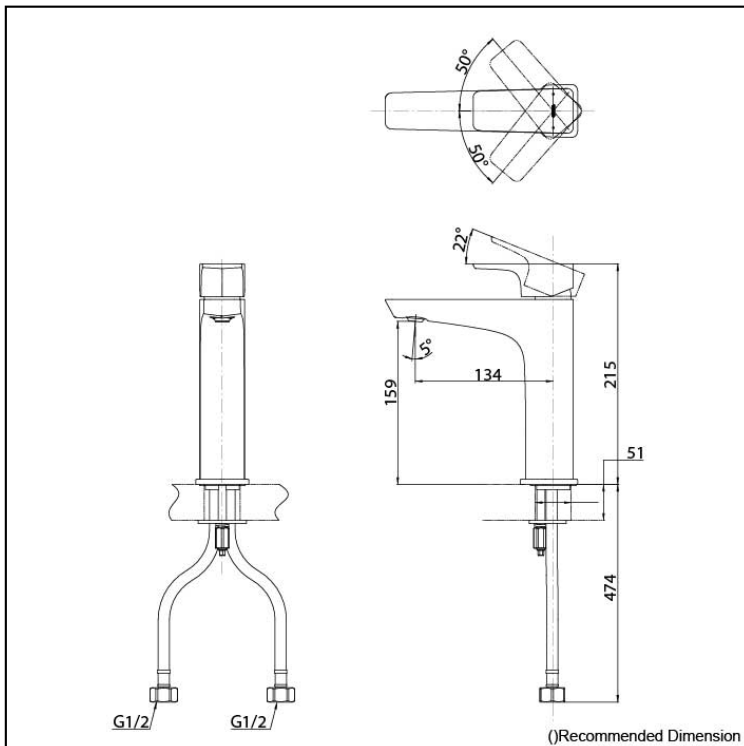

GE Series  
Single Lever Lavatory Faucet  
for Semi-tall Vessel  
without Pop-Up Waste

## Features

- A beauty of traditional craft in characteristic sculptural form
- V-shaped edge extends up to the end of the spout generate multi sided reflections
- Easy Installation and Usage
- Long lasting, COMFORT GLIDE mechanism for a smooth operation

## Specifications

Finish: Chrome  
Material: Brass  
Water Pressure: 0.05MPa~1.0MPa

## Parts description

- TLG07304T  
Single Lever Lavatory Faucet  
for Semi-tall Vessel  
without Pop-Up Waste

Polished Chrome

Polished Nickel # PN

Polished French Gold # PFG

Polished Bronze # PBR

Brushed Nickel # BN