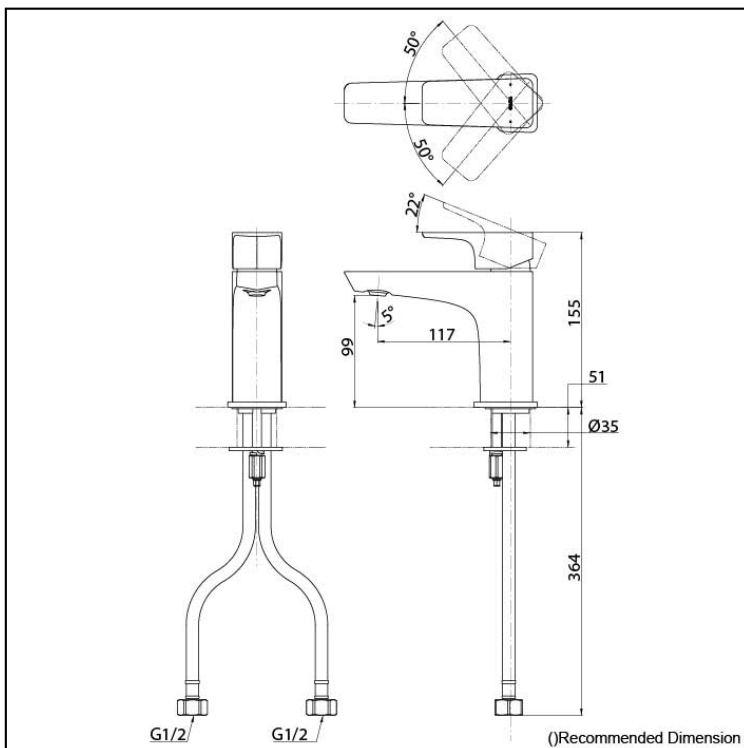

GE Series
Single Lever Lavatory Faucet
(w/o Pop-up Waste)

Features

- A beauty of traditional craft in characteristic sculptural form
- V-shaped edge extends up to the end of the spout generate multi sided reflections
- Easy Installation and Usage
- Long lasting, COMFORT GLIDE mechanism for a smooth operation

Specifications

Finish:	Chrome
Material:	Brass
Water Pressure:	0.05MPa~1.0MPa

Parts description

- TLG07302T
Single Lever Lavatory Faucet
(w/o Pop-up Waste)

Polished Chrome

Polished Nickel # PN

Polished French Gold # PFG