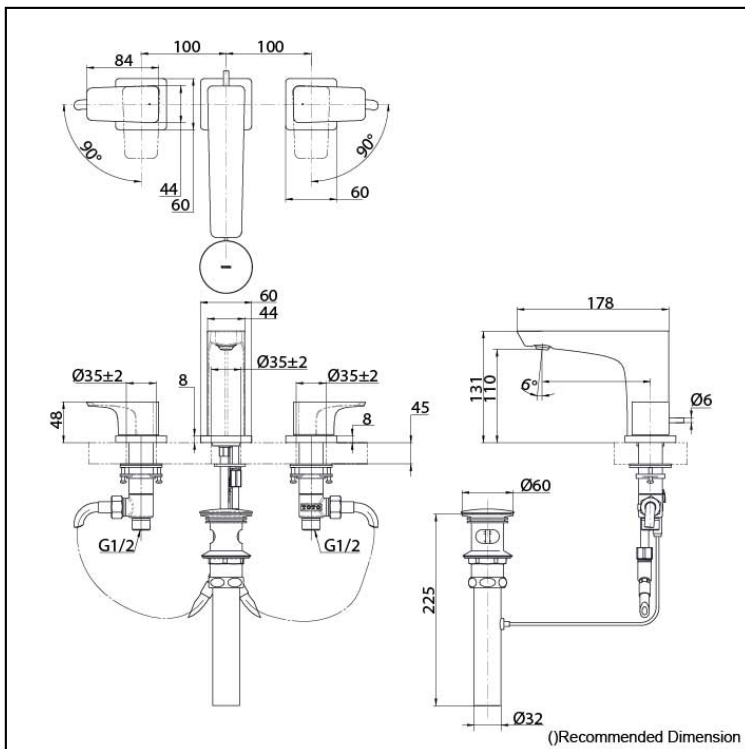

GE Series  
2 Handle Lavatory Faucet  
(3-Holes) (w/ Pop-up Waste)

## Features

- A beauty of traditional craft in characteristic sculptural form
- V-shaped edge extends up to the end of the spout generate multi sided reflections
- Easy Installation and Usage

## Specifications

Finish: Chrome  
Material: Brass  
Water Pressure: 0.05MPa~1.0MPa

## Parts description

- TLG07201T  
2 Handle Lavatory Faucet (3-Holes)  
(w/ Pop-up Waste)

  
Polished Chrome

  
Polished Nickel #PN

  
Brushed Nickel #BN

  
Polished French Gold #PFG

  
Brushed French Gold #BFG