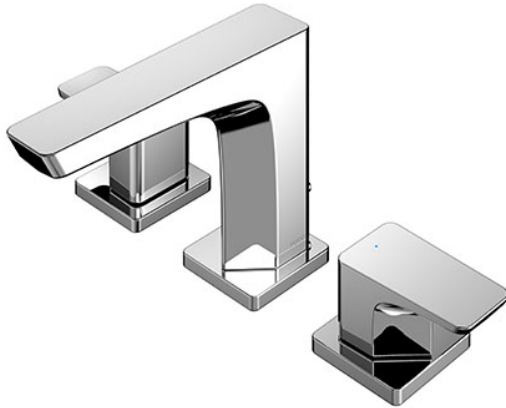

GE Series  
2 Handle Lavatory Faucet  
(3-Holes) (w/ Pop-up Waste)

## Features

- A beauty of traditional craft in characteristic sculptural form
- V-shaped edge extends up to the end of the spout generate multi sided reflections
- Easy Installation and Usage

## Specifications

Finish: Chrome  
Material: Brass  
Water Pressure: 0.05MPa~1.0MPa

## Parts description

- TLG07201T  
2 Handle Lavatory Faucet (3-Holes)  
(w/ Pop-up Waste)

  
Polished Chrome

  
Polished Nickel #PN

  
Brushed Nickel #BN

  
Polished French Gold #PFG

  
Brushed French Gold #BFG