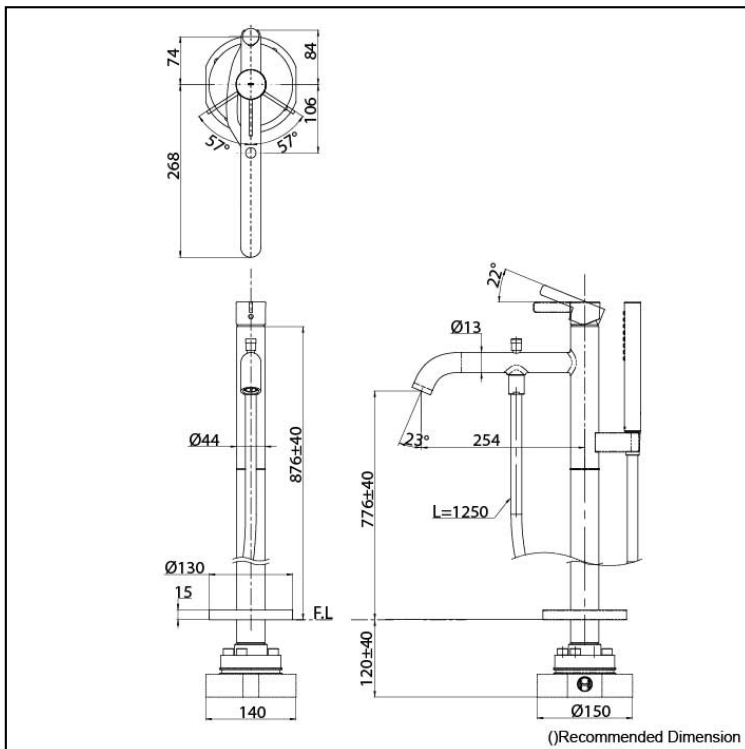

GF Series Floor Standing Bath & Shower Set

TBG11306T

Features

- Refined cylinder with fine finished inspire a high-end luxury feel
- Delicate workmanship develop a hairline and polished finish that generates a rich contrast in textures that provide delightful feel to the touch
- High corrosion resistance plating
- Easy Installation and Usage
- Long lasting COMFORT GLIDE mechanism for a smooth operation
- 1 mode function hand shower (COMFORTWAVE)

Specifications

Finish:	Chrome
Material:	Brass
Water Pressure:	0.05MPa~1.0MPa

Parts description

- TBG11306T
Floor-standing Bath & Shower Set
- TBN01105T
Floor-standing Bath Filler Base

 Polished Chrome

 Polished Nickel #PN