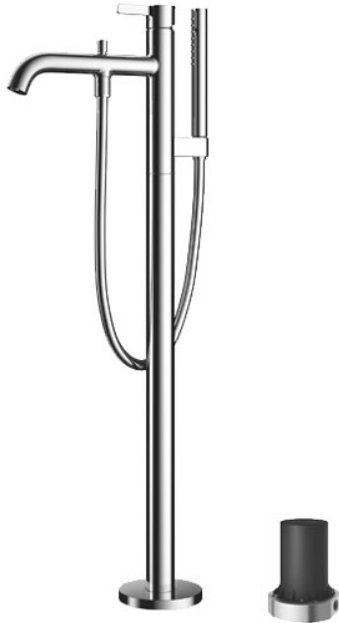

GF Series Floor Standing Bath & Shower Set

TBG11306T

Features

- Refined cylinder with fine finished inspire a high-end luxury feel
- Delicate workmanship develop a hairline and polished finish that generates a rich contrast in textures that provide delightful feel to the touch
- High corrosion resistance plating
- Easy Installation and Usage
- Long lasting COMFORT GLIDE mechanism for a smooth operation
- 1 mode function hand shower (COMFORTWAVE)

Specifications

Finish:	Chrome
Material:	Brass
Water Pressure:	0.05MPa~1.0MPa

Parts description

- TBG11306T
Floor-standing Bath & Shower Set
- TBN01105T
Floor-standing Bath Filler Base

 Polished Chrome

 Polished Nickel #PN