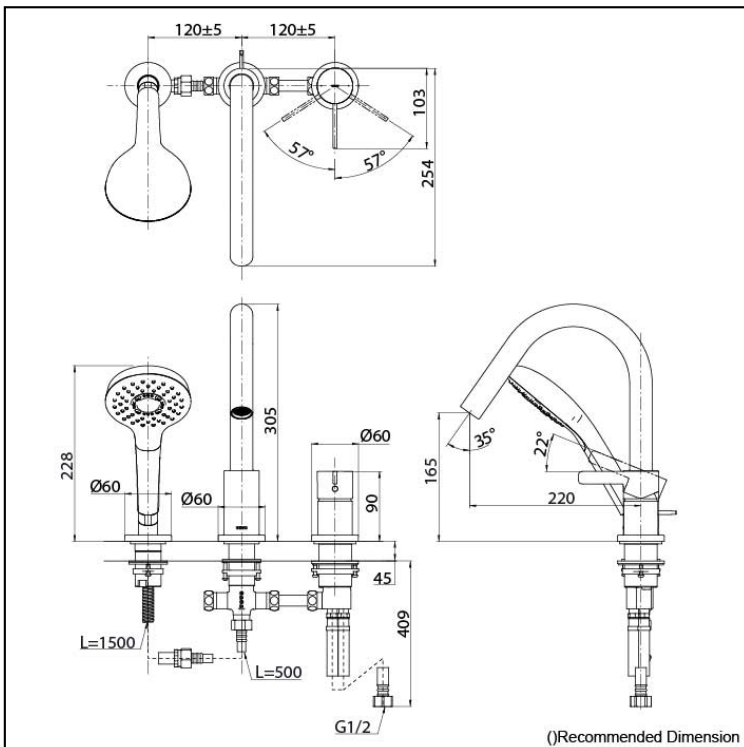

GF Series Bath & Shower Set (3-Holes)

Features

- Refined cylinder with fine finished inspire a high-end luxury feel
- Delicate workmanship develop a hairline and polished finish that generates a rich contrast in textures that provide delightful feel to the touch
- Easy Installation and Usage
- Long lasting, COMFORT GLIDE mechanism for a smooth operation
- 1 mode function hand shower (COMFORTWAVE)

Specifications

Finish:	Chrome
Material:	Brass
Water Pressure:	0.05MPa~1.0MPa

Parts description

- TBG11305T
Bath & Shower Set
(3-Holes)

Please consult a TOTO representative for details