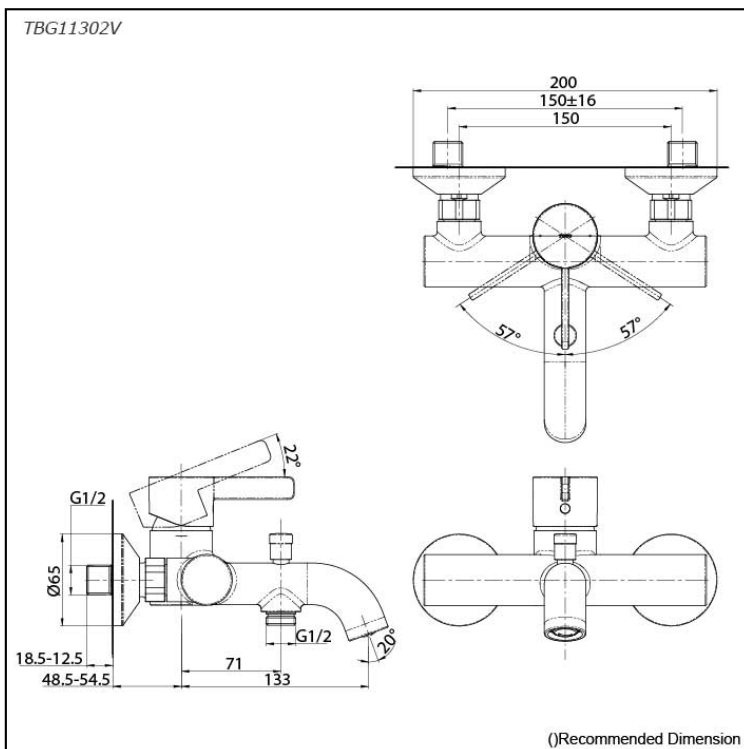

GF Series
Single Lever Bath&Shower Mixer
Without Hand Shower Set

Features

- Refined cylinder with fine finished inspire a high-end luxury feel
- Delicate workmanship develop a hairline and polished finish that generates a rich contrast in textures that provide delightful feel to the touch
- Easy Installation and Usage
- Long lasting, COMFORT GLIDE mechanism for a smooth operation

Specifications

| | |
|-----------------|----------------|
| Finish: | Chrome |
| Material: | Brass |
| Water Pressure: | 0.05MPa~1.0MPa |

Parts description

- TBG11302T
Single Lever Bath&Shower Mixer
Without Hand Shower Set