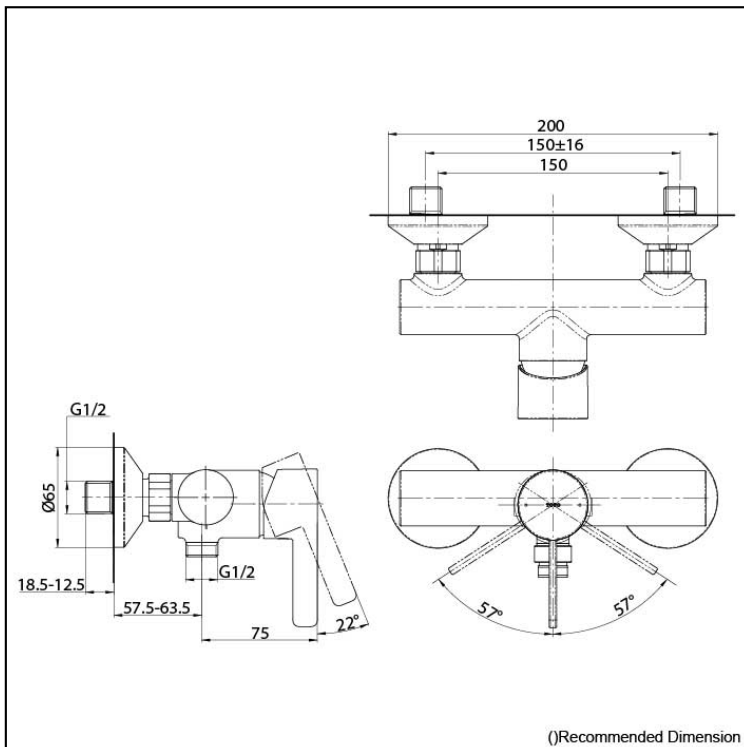

GF Series
Single Lever Shower Mixer
Without Hand Shower Set

Features

- Refined cylinder with fine finished inspire a high-end luxury feel
- Delicate workmanship develop a hairline and polished finish that generates a rich contrast in textures that provide delightful feel to the touch
- Easy Installation and Usage
- Long lasting, COMFORT GLIDE mechanism for a smooth operation

Specifications

Finish:	Chrome
Material:	Brass
Water Pressure:	0.05MPa~1.0MPa

Parts description

- TBG11301T
Single Lever Shower Mixer
Without Hand Shower Set

 Polished Chrome

 Polished Nickel #PN

 Brushed Nickel #BN