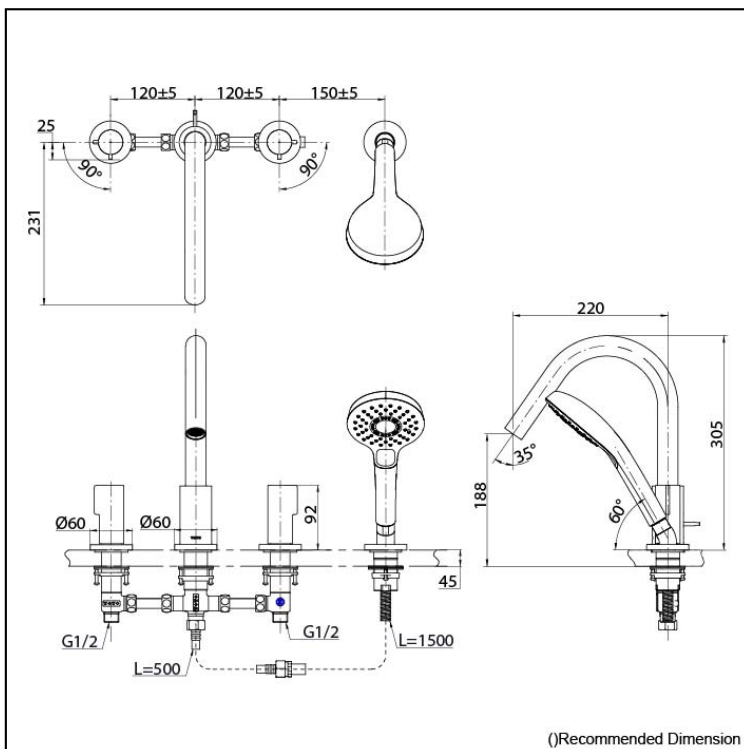

## GF Series Bath & Shower Set (4-Holes)

### Specifications

Finish:	Chrome
Material:	Brass
Water Pressure:	0.05MPa~1.0MPa

### Parts description

- TBG11202T  
Bath & Shower Set  
(4-Holes)

Please consult a TOTO representative for details