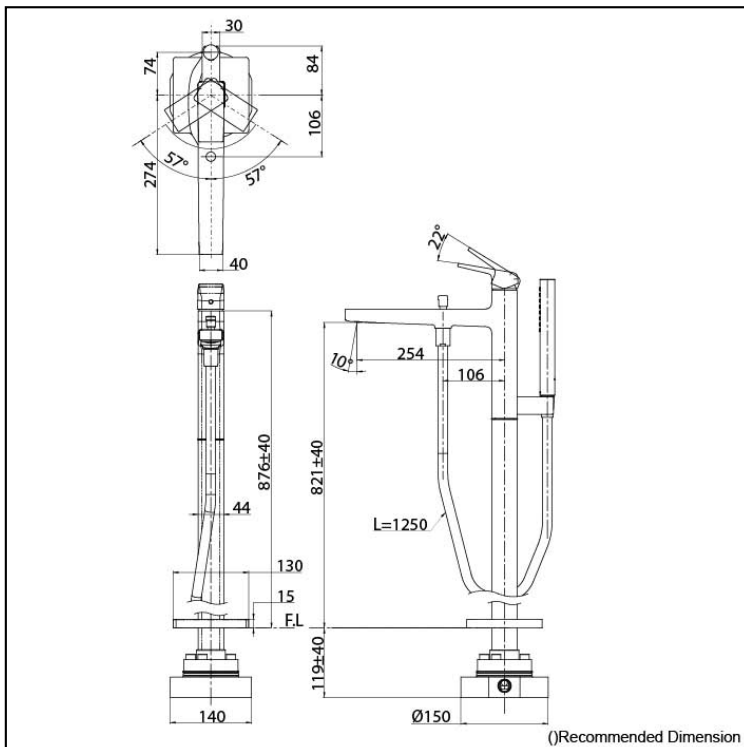

GB Series Floor Standing Bath & Shower Set

Features

- Stately squareness and beveled edges imbue a space with dignity
- Gently beveled with balanced highlights accentuate the shape of the gradually narrowing spout
- High corrosion resistance plating
- Easy Installation and Usage
- Long lasting COMFORT GLIDE mechanism for a smooth operation
- 1 mode function hand shower (COMFORTWAVE)

Specifications

Finish:	Chrome
Material:	Brass
Water Pressure:	0.05MPa~1.0MPa

Parts description

- TBG10306T
Floor-standing Bath & Shower Set
- TBN01105T
Floor-standing Bath Filler Base

Please consult a TOTO representative for details