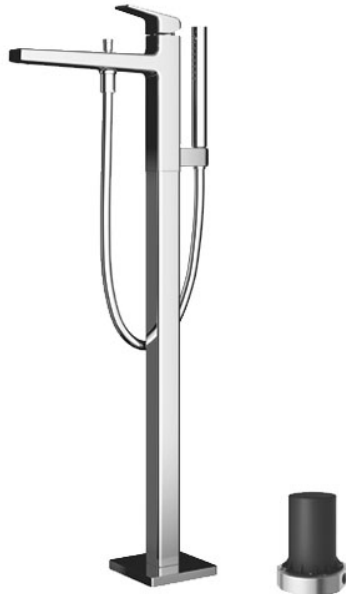

GB Series Floor Standing Bath & Shower Set

Features

- Stately squareness and beveled edges imbue a space with dignity
- Gently beveled with balanced highlights accentuate the shape of the gradually narrowing spout
- High corrosion resistance plating
- Easy Installation and Usage
- Long lasting COMFORT GLIDE mechanism for a smooth operation
- 1 mode function hand shower (COMFORTWAVE)

Specifications

Finish:	Chrome
Material:	Brass
Water Pressure:	0.05MPa~1.0MPa

Parts description

- TBG10306T
Floor-standing Bath & Shower Set
- TBN01105T
Floor-standing Bath Filler Base

Please consult a TOTO representative for details