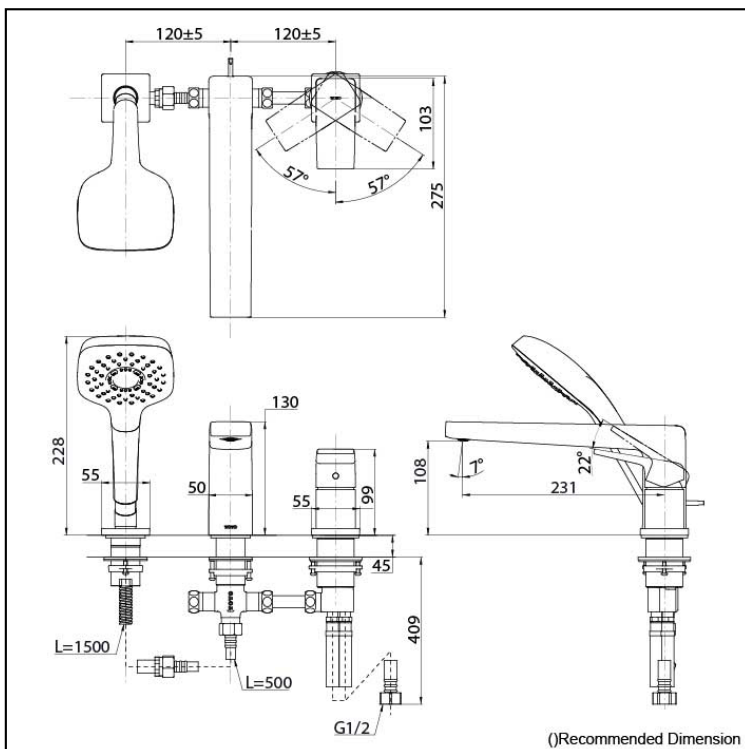

GB Series Bath & Shower Set (3-Holes)

Features

- Stately squareness and beveled edges imbue a space with dignity
- Gently beveled with balanced highlights accentuate the shape of the gradually narrowing spout
- Easy Installation and Usage
- Long lasting, COMFORT GLIDE mechanism for a smooth operation
- 1 mode function hand shower (COMFORTWAVE)

Specifications

Finish:	Chrome
Material:	Brass
Water Pressure:	0.05MPa~1.0MPa

Parts description

- TBG10305T
Bath & Shower Set
(3-Holes)

Please consult a TOTO representative for details