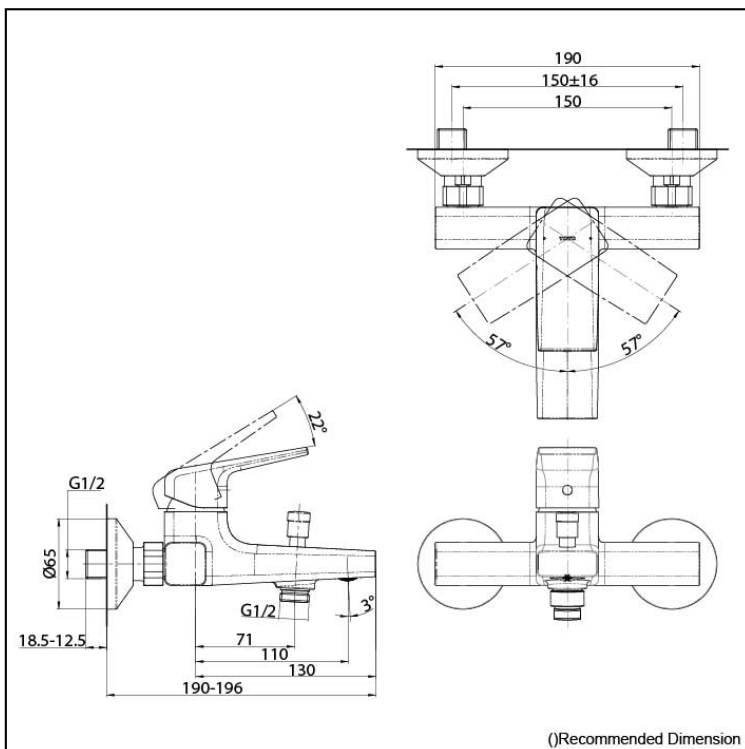

GB Series
Single Lever Bath&Shower Mixer
Without Hand Shower Set

Features

- Stately squareness and beveled edges imbue a space with dignity
- Gently beveled with balanced highlights accentuate the shape of the gradually narrowing spout
- Easy Installation and Usage
- Long lasting, COMFORT GLIDE mechanism for a smooth operation

Specifications

Finish:	Chrome
Material:	Brass
Water Pressure:	0.05MPa~1.0MPa

Parts description

- TBG10302T
Single Lever Bath&Shower Mixer
Without Hand Shower Set

 Polished Chrome

 Polished Nickel #PN

 Brushed Nickel #BN