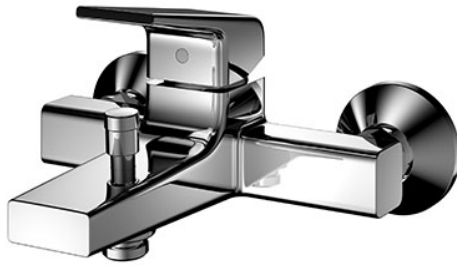

GB Series
Single Lever Bath&Shower Mixer
Without Hand Shower Set

Features

- Stately squareness and beveled edges imbue a space with dignity
- Gently beveled with balanced highlights accentuate the shape of the gradually narrowing spout
- Easy Installation and Usage
- Long lasting, COMFORT GLIDE mechanism for a smooth operation

Specifications

Finish:	Chrome
Material:	Brass
Water Pressure:	0.05MPa~1.0MPa

Parts description

- TBG10302T
Single Lever Bath&Shower Mixer
Without Hand Shower Set

 Polished Chrome

 Polished Nickel #PN

 Brushed Nickel #BN