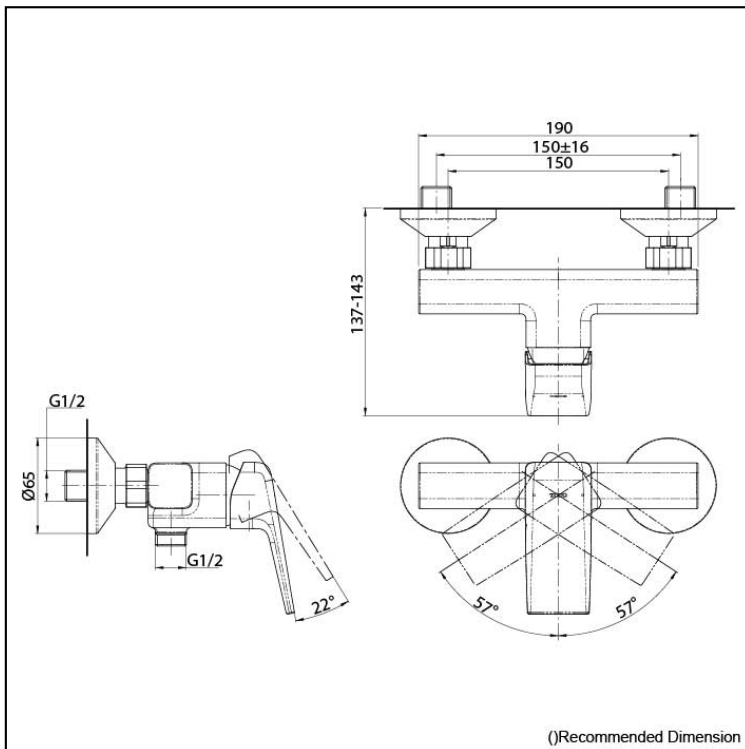

*GB Series
Single Lever Shower Mixer
Without Hand Shower Set*

TBG10301T

Features

- Stately squareness and beveled edges imbue a space with dignity
- Gently beveled with balanced highlights accentuate the shape of the gradually narrowing spout
- Easy Installation and Usage
- Long lasting, COMFORT GLIDE mechanism for a smooth operation

Specifications

Finish:	Chrome
Material:	Brass
Water Pressure:	0.05MPa~1.0MPa

Parts description

- TBG10301T
Single Lever Shower Mixer
Without Hand Shower Set

Please consult a TOTO representative for details