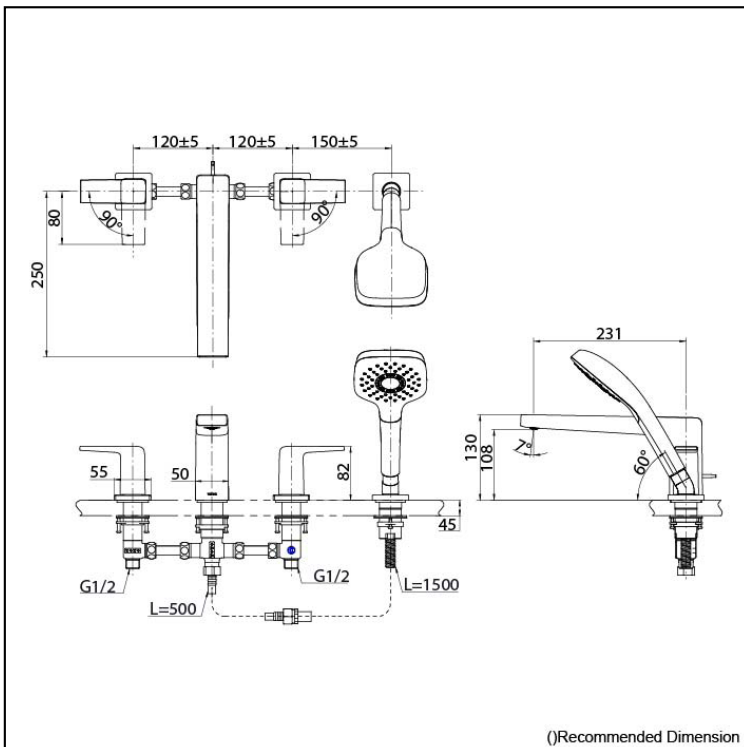

## GB Series Bath & Shower Set (4-Holes)

### Features

- Stately squareness and beveled edges imbue a space with dignity
- Gently beveled with balanced highlights accentuate the shape of the gradually narrowing spout
- Easy Installation and Usage
- 1 mode function hand shower (COMFORTWAVE)

### Specifications

Finish:	Chrome
Material:	Brass
Water Pressure:	0.05MPa~1.0MPa

### Parts description

- TBG10202T  
Bath & Shower Set  
(4-Holes)

 Polished Chrome

 Polished Nickel #PN

 Brushed Nickel #BN

 Polished French Gold #PFG

 Brushed French Gold #BFG

 Polished Bronze #PBR