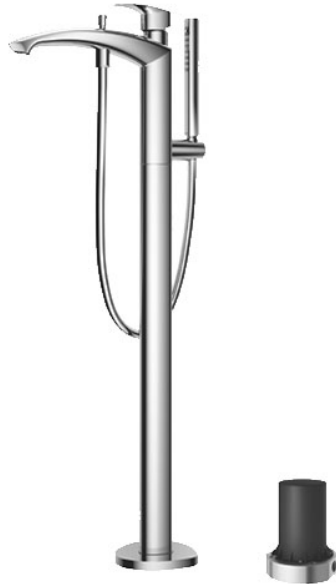

GM Series Floor Standing Bath & Shower Set

TBG09306T

Features

- Bold parallel arches and reflective curves in an assertive design
- A majestic dignity of outstanding architecture - the arch of its spout and columnar body imposing a further accentuated presence that highlights its edges
- High corrosion resistance plating
- Easy Installation and Usage
- Long lasting COMFORT GLIDE mechanism for a smooth operation
- 1 mode function hand shower (COMFORTWAVE)

Specifications

Finish:	Chrome
Material:	Brass
Water Pressure:	0.05MPa~1.0MPa

Parts description

- TBG09306T
Floor-standing Bath & Shower Set
- TBN01105T
Floor-standing Bath Filler Base

Please consult a TOTO representative for details