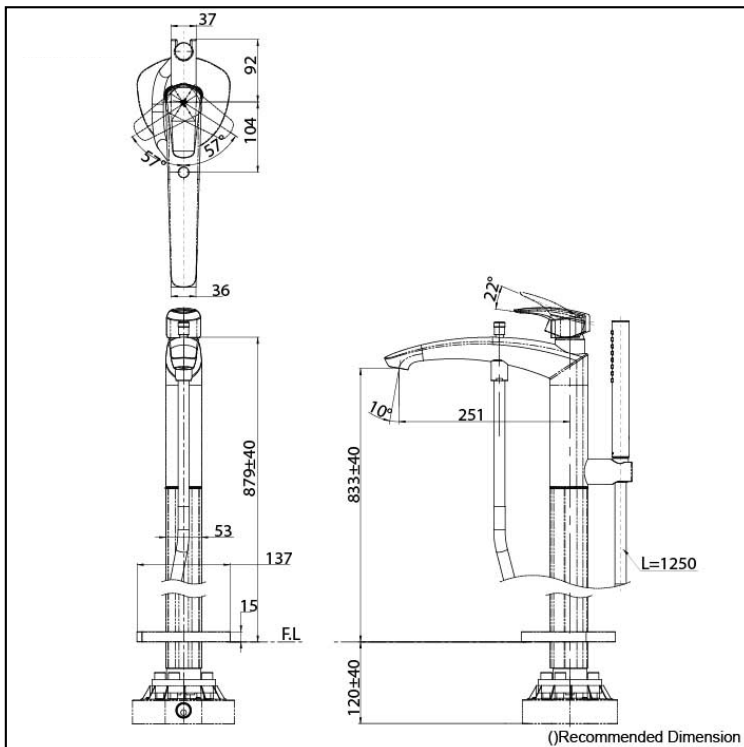

GM Series Floor Standing Bath & Shower Set

TBG09306T

Features

- Bold parallel arches and reflective curves in an assertive design
- A majestic dignity of outstanding architecture - the arch of its spout and columnar body imposing a further accentuated presence that highlights its edges
- High corrosion resistance plating
- Easy Installation and Usage
- Long lasting COMFORT GLIDE mechanism for a smooth operation
- 1 mode function hand shower (COMFORTWAVE)

Specifications

Finish:	Chrome
Material:	Brass
Water Pressure:	0.05MPa~1.0MPa

Parts description

- TBG09306T
Floor-standing Bath & Shower Set
- TBN01105T
Floor-standing Bath Filler Base

Please consult a TOTO representative for details