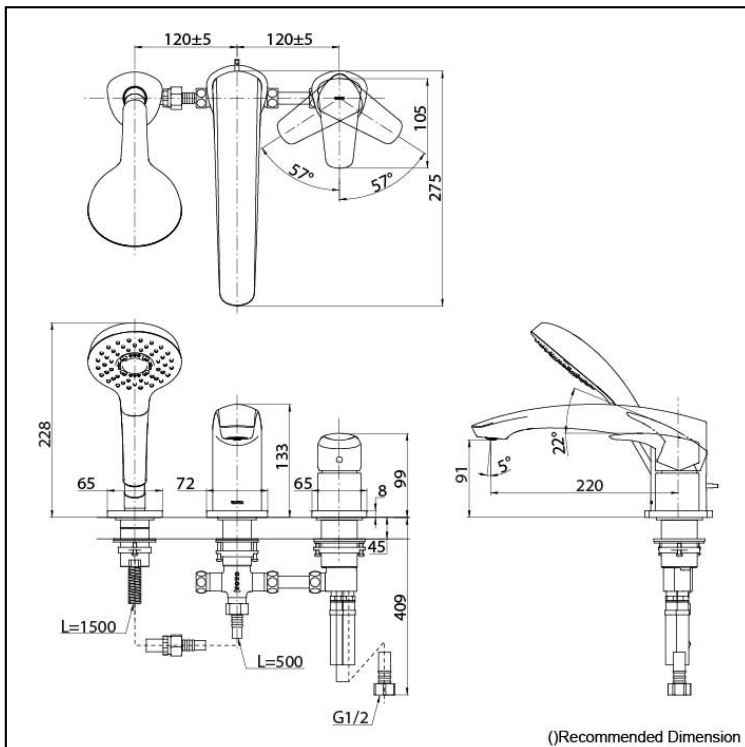

GM Series Bath & Shower Set (3-Holes)

Features

- Bold parallel arches and reflective curves in an assertive design
- A majestic dignity of outstanding architecture - the arch of its spout and columnar body imposing a further accentuated presence that highlights its edges
- Easy Installation and Usage
- Long lasting, COMFORT GLIDE mechanism for a smooth operation
- 1 mode function hand shower (COMFORTWAVE)

Specifications

Finish:	Chrome
Material:	Brass
Water Pressure:	0.05MPa~1.0MPa

Parts description

- TBG09305T
Bath & Shower Set
(3-Holes)

Please consult a TOTO representative for details