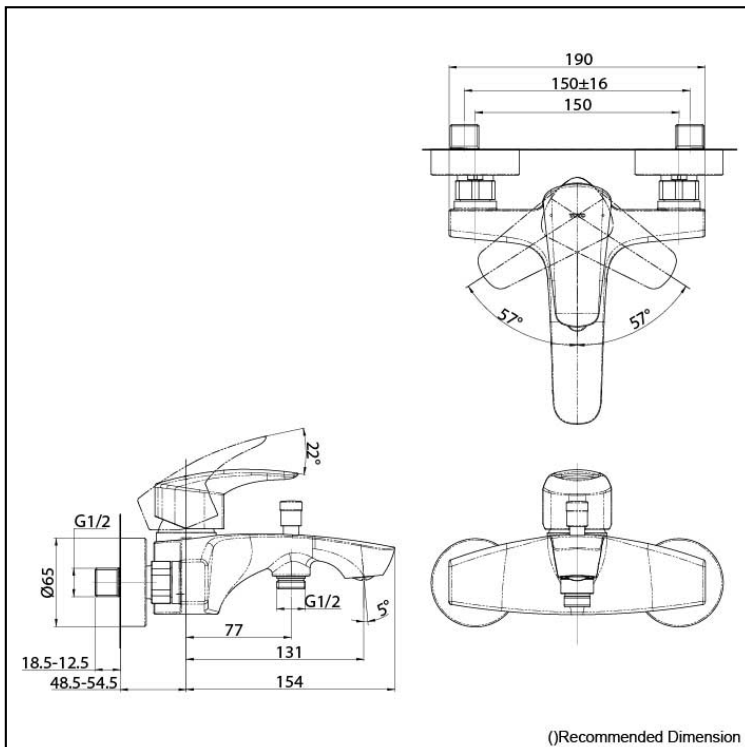

Parts description

- TBG09302T
  Single Lever Bath & Shower Mixer
  Without Hand Shower Set

Please consult a TOTO representative for details