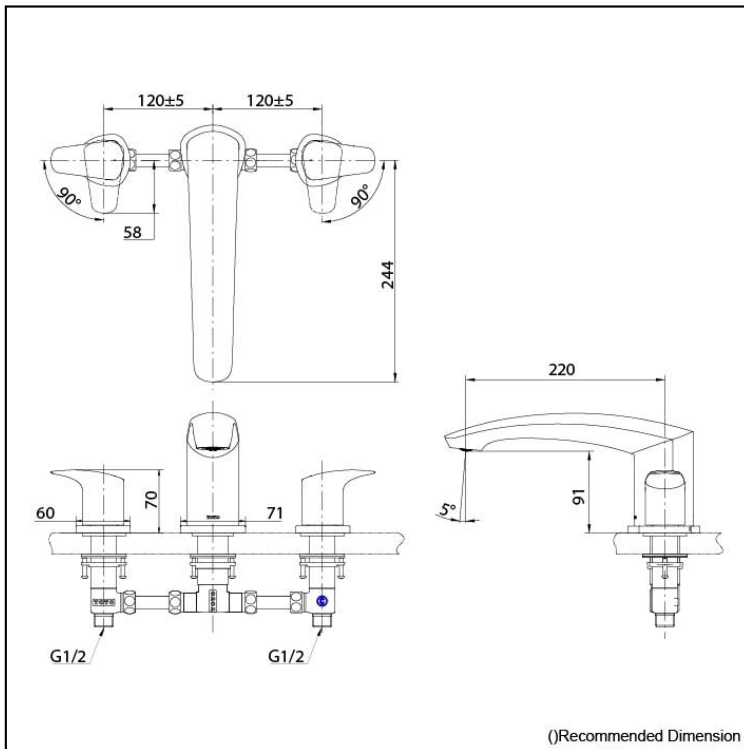

GM Series
Bath Filler Without Shower
(3 Holes)

Features

- Bold parallel arches and reflective curves in an assertive design
- A majestic dignity of outstanding architecture - the arch of its spout and columnar body imposing a further accentuated presence that highlights its edges
- High corrosion resistance plating
- Easy Installation and Usage

Specifications

Finish:	Chrome
Material:	Brass
Water Pressure:	0.05MPa~1.0MPa

Parts description

- TBG09201T
Bath filler without shower
(3 Holes)

Please consult a TOTO representative for details