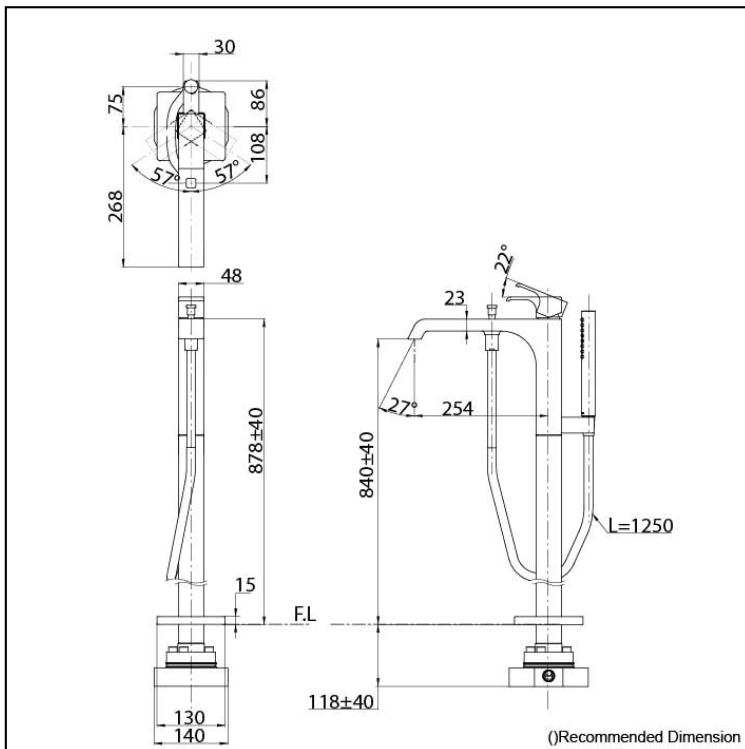

GC Series Floor Standing Bath & Shower Set

TBG08306T

Features

- Breadth and symbolism of classic design in a contemporary form
- Elegant design that stood the test of time while transitioning to a modern design that reflects the present day
- High corrosion resistance plating
- Easy Installation and Usage
- Long lasting COMFORT GLIDE mechanism for a smooth operation
- 1 mode function hand shower (COMFORTWAVE)

Specifications

Finish:	Chrome
Material:	Brass
Water Pressure:	0.05MPa~1.0MPa

Parts description

- TBG08306T
Floor-standing Bath & Shower Set
- TBN01105T
Floor-standing Bath Filler Base

 Polished Chrome

 Polished Nickel #PN