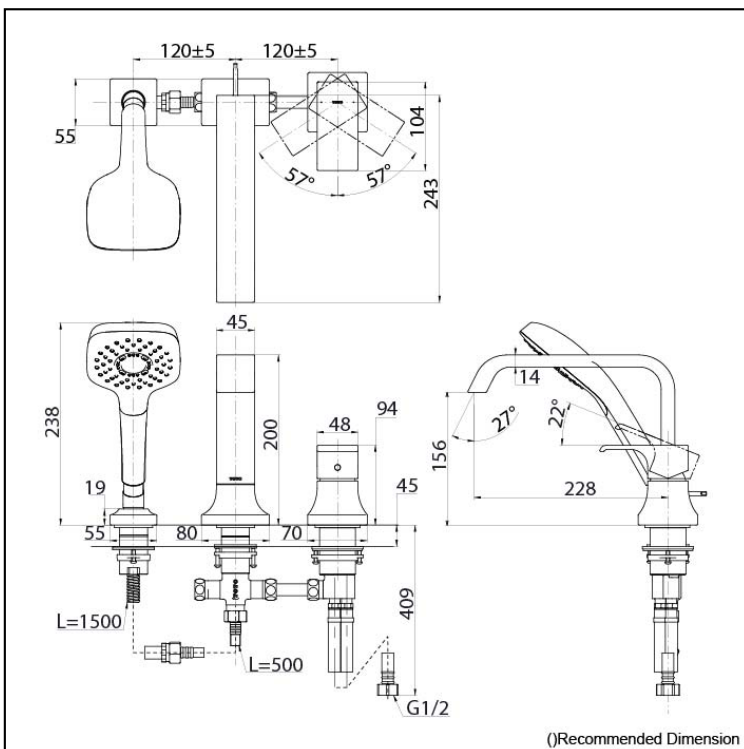

TOTO (THAILAND) CO.,LTD

Bangkok Office : G Tower Grand Rama 9,12th Floor, South Wing, 9 Rama IX Road,Huaykwang Sub-district,Huaykwang District, Bangkok. 10310 Thailand
Tel : +(66)2-117-9520(AUTO) Fax : +(66)2-117-9527
th.toto.com

All rights reserved by TOTO company. Specifications and size are subject to change without notice.