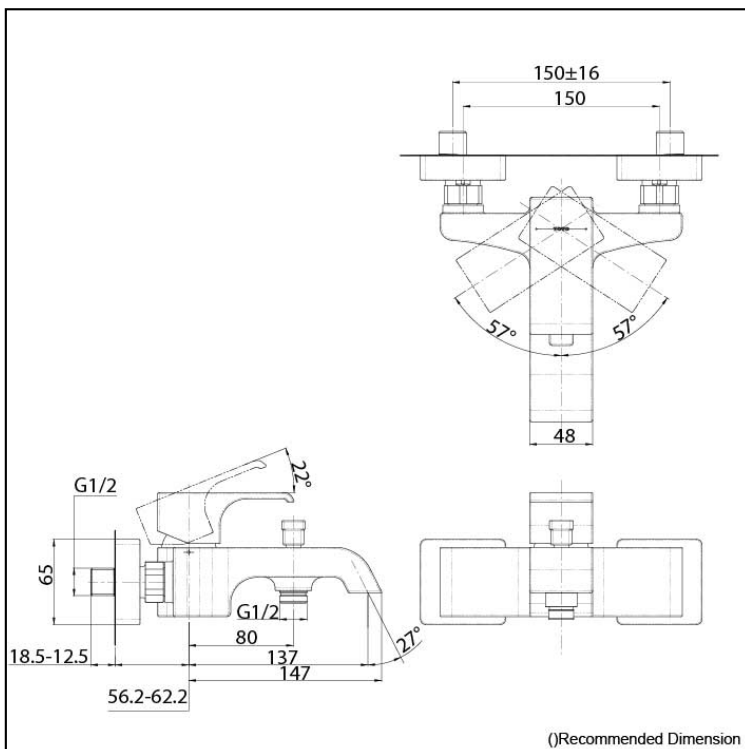

GC Series
Single Lever Bath & Shower Mixer
Without Hand Shower Set

Features

- Breadth and symbolism of classic design in a contemporary form
- Elegant design that stood the test of time while transitioning to a modern design that reflects the present day
- Easy Installation and Usage
- Long lasting, COMFORT GLIDE mechanism for a smooth operation

Specifications

Finish:	Chrome
Material:	Brass
Water Pressure:	0.05MPa~1.0MPa

Parts description

- TBG08302T
Single Lever Bath & Shower Mixer
Without Hand Shower Set

Please consult a TOTO representative for details