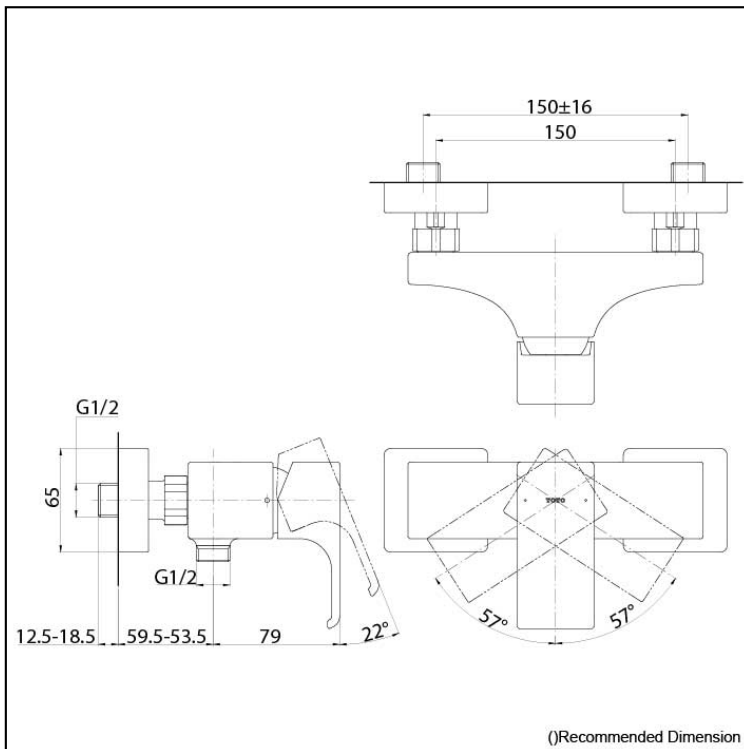

GC Series
Single Lever Shower Mixer
Without Hand Shower Set

Features

- Breadth and symbolism of classic design in a contemporary form
- Elegant design that stood the test of time while transitioning to a modern design that reflects the present day
- Easy Installation and Usage
- Long lasting, COMFORT GLIDE mechanism for a smooth operation

Specifications

Finish: Chrome
Material: Brass
Water Pressure: 0.05MPa~1.0MPa

Parts description

- TBG08301T
Single Lever Shower Mixer
Without Hand Shower Set

Please consult a TOTO representative for details