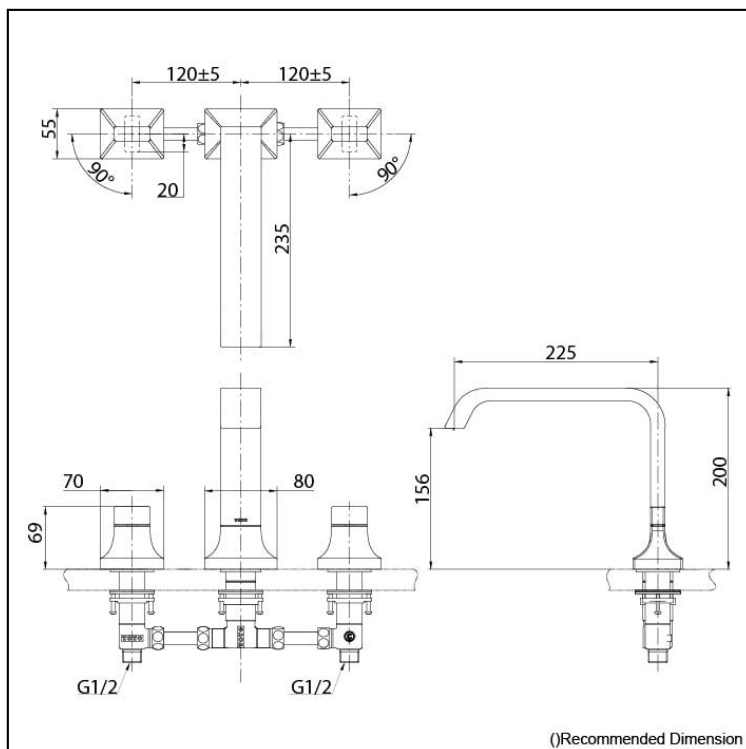

GC Series
Bath Filler Without Shower
(3-Holes)

Features

- Breadth and symbolism of classic design in a contemporary form
- Elegant design that stood the test of time while transitioning to a modern design that reflects the present day
- High corrosion resistance plating
- Easy Installation and Usage

Specifications

Finish:	Chrome
Material:	Brass
Water Pressure:	0.05MPa~1.0MPa

Parts description

- TBG08201T
Bath Filler Without Shower
(3-Holes)

Please consult a TOTO representative for details