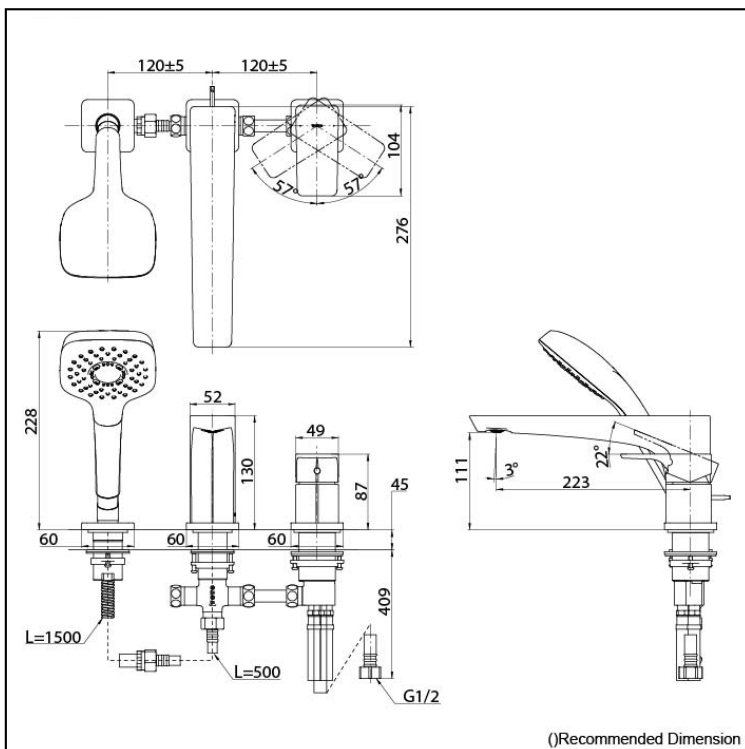

GE Series
Bath & Shower Set
(3-Holes)

Features

- A beauty of traditional craft in characteristic sculptural form
- V-shaped edge extends up to the end of the spout generate multi sided reflections
- Easy Installation and Usage
- Long lasting, COMFORT GLIDE mechanism for a smooth operation
- 1 mode function hand shower (COMFORTWAVE)

Specifications

Finish:	Chrome
Material:	Brass
Water Pressure:	0.05MPa~1.0MPa

Parts description

- TBG07305T
Bath & Shower Set
(3-Holes)

Please consult a TOTO representative for details