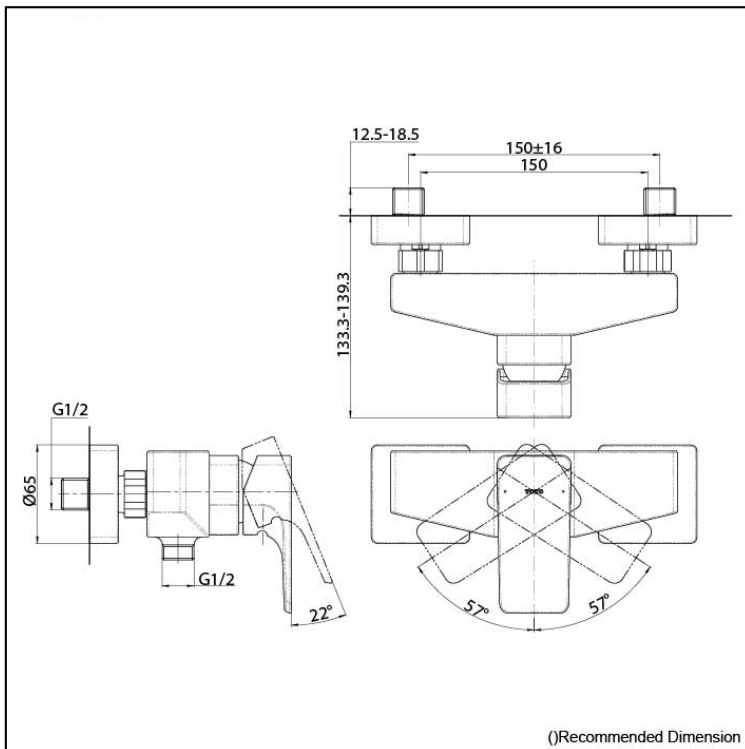

*GE Series
Single Lever Shower Mixer
without Hand Shower Set*

TBG07301T

Features

- A beauty of traditional craft in characteristic sculptural form
- V-shaped edge extends up to the end of the spout generate multi sided reflections
- Easy Installation and Usage
- Long lasting, COMFORT GLIDE mechanism for a smooth operation

Specifications

Finish: Chrome
Material: Brass
Water Pressure: 0.05MPa~1.0MPa

Parts description

- TBG07301T
Single Lever Shower Mixer
without Hand Shower Set

 Polished Chrome

 Polished Nickel #PN

 Polished French Gold #PFG